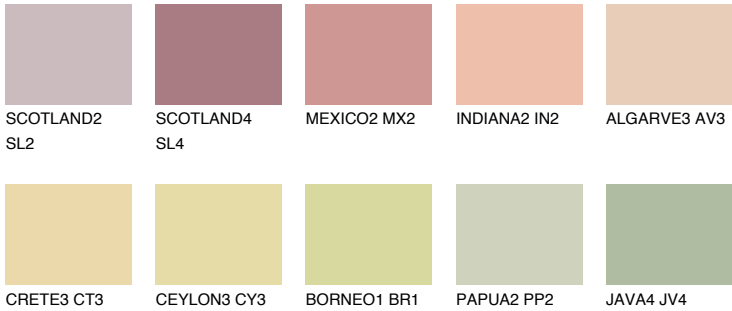

TEXAS3 TX3

60% TSR 63%

Matching colours

COLOURS

INTENSE

For more information on plasters and paints, go to www.ceresit.en

*The presented colours refer to plasters and paints offered by Ceresit. Due to the use of digital techniques, the presented colours might not represent the original ones, thus they cannot be considered as a reliable colour presentation. We recommend checking the authentic colour samples.