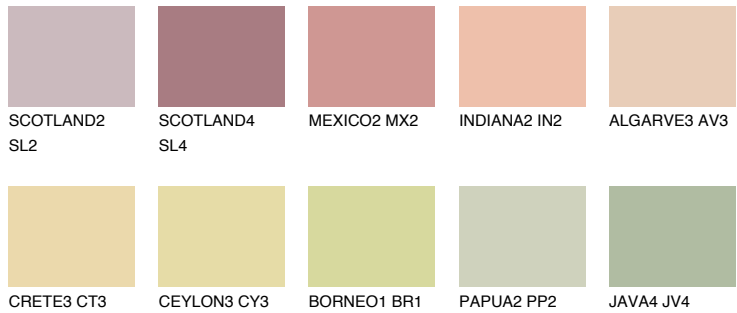

COLOUR DETAILS

TEXAS3 TX3

60% TSR 63%

Matching colours

COLOURS

INTENSE

For more information on plasters and paints, go to www.ceresit.en

*The presented colours refer to plasters and paints offered by Ceresit. Due to the use of digital techniques, the presented colours might not represent the original ones, thus they cannot be considered as a reliable colour presentation. We recommend checking the authentic colour samples.