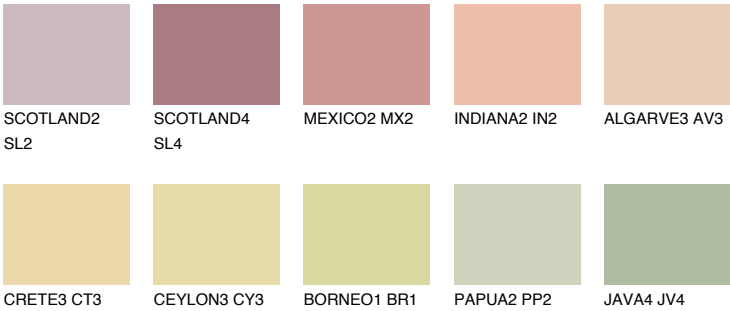

## TEXAS3 TX3

60% TSR 63%

### Matching colours

#### COLOURS

#### INTENSE

For more information on plasters and paints, go to [www.ceresit.en](http://www.ceresit.en)

\*The presented colours refer to plasters and paints offered by Ceresit. Due to the use of digital techniques, the presented colours might not represent the original ones, thus they cannot be considered as a reliable colour presentation. We recommend checking the authentic colour samples.