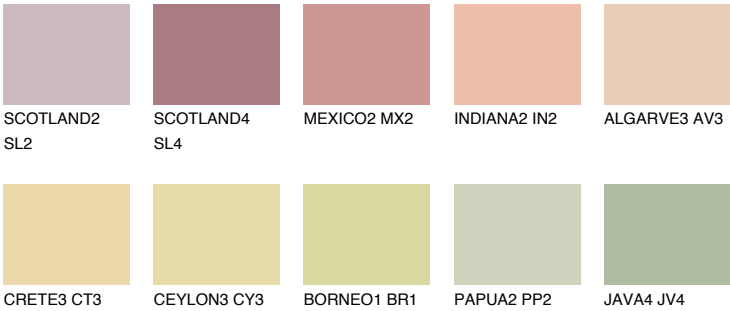

TEXAS3 TX3

60% TSR 63%

Matching colours

COLOURS

INTENSE

For more information on plasters and paints, go to www.ceresit.en

*The presented colours refer to plasters and paints offered by Ceresit. Due to the use of digital techniques, the presented colours might not represent the original ones, thus they cannot be considered as a reliable colour presentation. We recommend checking the authentic colour samples.