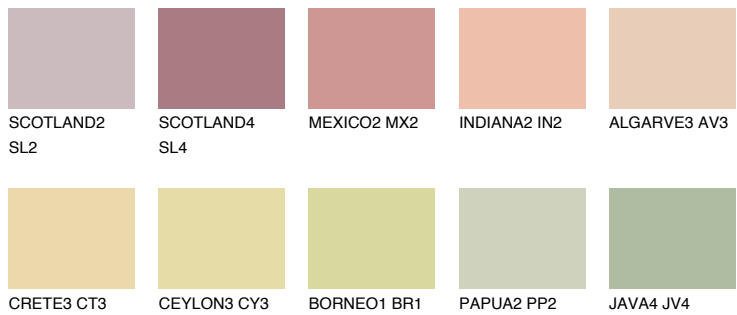

COLOUR DETAILS

TEXAS3 TX3

60% TSR 63%

Matching colours

COLOURS

INTENSE

For more information on plasters and paints, go to www.ceresit.en

*The presented colours refer to plasters and paints offered by Ceresit. Due to the use of digital techniques, the presented colours might not represent the original ones, thus they cannot be considered as a reliable colour presentation. We recommend checking the authentic colour samples.