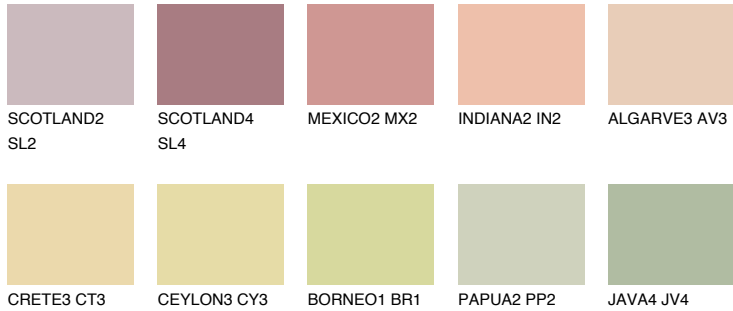

COLOUR DETAILS

TEXAS3 TX3

60% TSR 63%

Matching colours

COLOURS

INTENSE

For more information on plasters and paints, go to www.ceresit.en

*The presented colours refer to plasters and paints offered by Ceresit. Due to the use of digital techniques, the presented colours might not represent the original ones, thus they cannot be considered as a reliable colour presentation. We recommend checking the authentic colour samples.