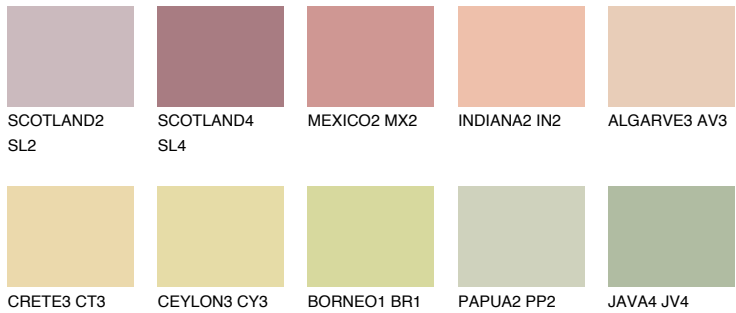

COLOUR DETAILS

TEXAS3 TX3

60% TSR 63%

Matching colours

COLOURS

INTENSE

For more information on plasters and paints, go to www.ceresit.en

*The presented colours refer to plasters and paints offered by Ceresit. Due to the use of digital techniques, the presented colours might not represent the original ones, thus they cannot be considered as a reliable colour presentation. We recommend checking the authentic colour samples.