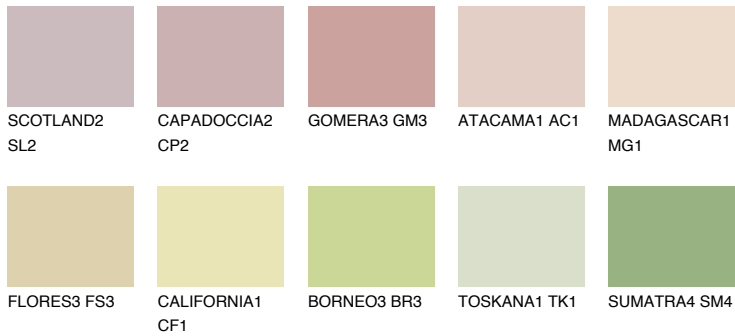

COLOUR DETAILS

TEXAS2 TX2

66% TSR 66%

Matching colours

COLOURS

INTENSE

For more information on plasters and paints, go to www.ceresit.en

*The presented colours refer to plasters and paints offered by Ceresit. Due to the use of digital techniques, the presented colours might not represent the original ones, thus they cannot be considered as a reliable colour presentation. We recommend checking the authentic colour samples.