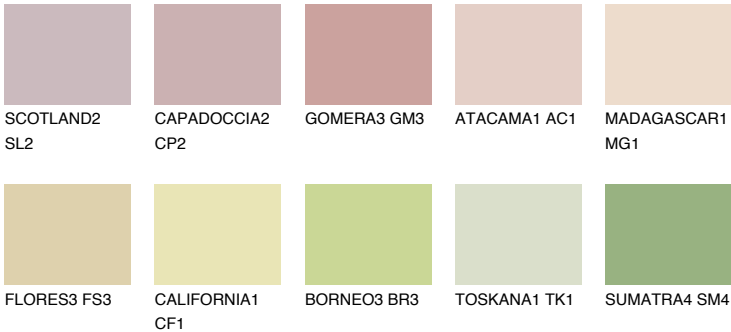

## TEXAS2 TX2

66% TSR 66%

### Matching colours

#### COLOURS

#### INTENSE

For more information on plasters and paints, go to [www.ceresit.en](http://www.ceresit.en)

\*The presented colours refer to plasters and paints offered by Ceresit. Due to the use of digital techniques, the presented colours might not represent the original ones, thus they cannot be considered as a reliable colour presentation. We recommend checking the authentic colour samples.