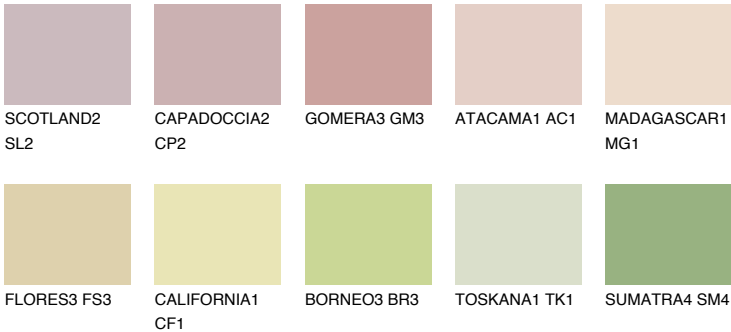

TEXAS2 TX2

66% TSR 66%

Matching colours

COLOURS

INTENSE

For more information on plasters and paints, go to www.ceresit.en

*The presented colours refer to plasters and paints offered by Ceresit. Due to the use of digital techniques, the presented colours might not represent the original ones, thus they cannot be considered as a reliable colour presentation. We recommend checking the authentic colour samples.