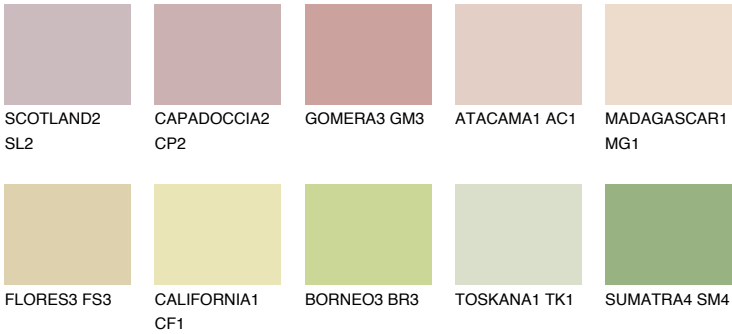

TEXAS2 TX2

66% TSR 66%

Matching colours

COLOURS

INTENSE

For more information on plasters and paints, go to www.ceresit.en

*The presented colours refer to plasters and paints offered by Ceresit. Due to the use of digital techniques, the presented colours might not represent the original ones, thus they cannot be considered as a reliable colour presentation. We recommend checking the authentic colour samples.