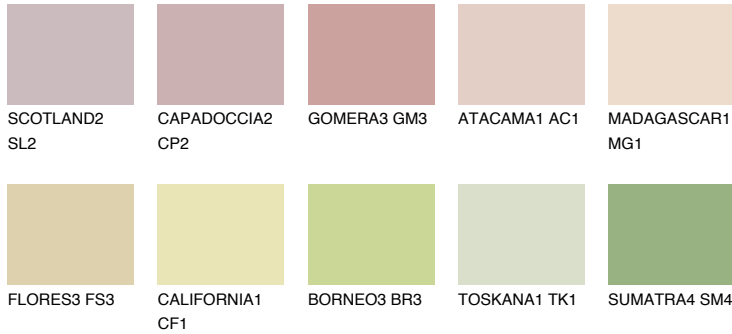

# COLOUR DETAILS

## TEXAS2 TX2

66% TSR 66%

### Matching colours

#### COLOURS