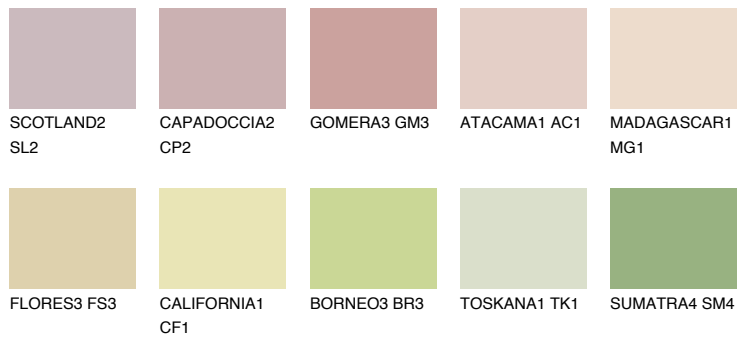

COLOUR DETAILS

TEXAS2 TX2

66% TSR 66%

Matching colours

COLOURS

INTENSE

For more information on plasters and paints, go to www.ceresit.en

*The presented colours refer to plasters and paints offered by Ceresit. Due to the use of digital techniques, the presented colours might not represent the original ones, thus they cannot be considered as a reliable colour presentation. We recommend checking the authentic colour samples.