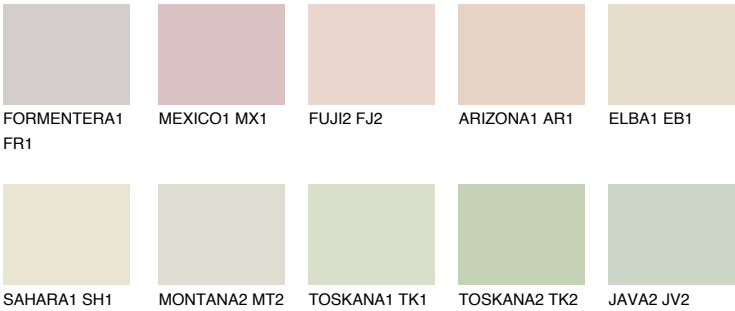

# COLOUR DETAILS

## TEXAS1 TX1

75% TSR 72%

### Matching colours

#### COLOURS