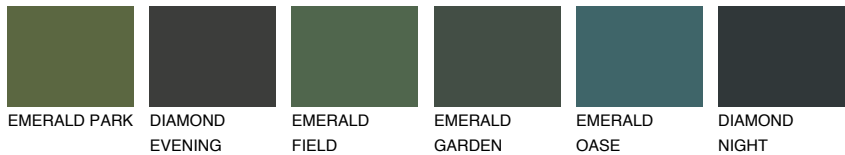

COLOUR DETAILS

TEXAS1 TX1

75% TSR 72%

Matching colours

COLOURS

INTENSE

For more information on plasters and paints, go to www.ceresit.en

*The presented colours refer to plasters and paints offered by Ceresit. Due to the use of digital techniques, the presented colours might not represent the original ones, thus they cannot be considered as a reliable colour presentation. We recommend checking the authentic colour samples.