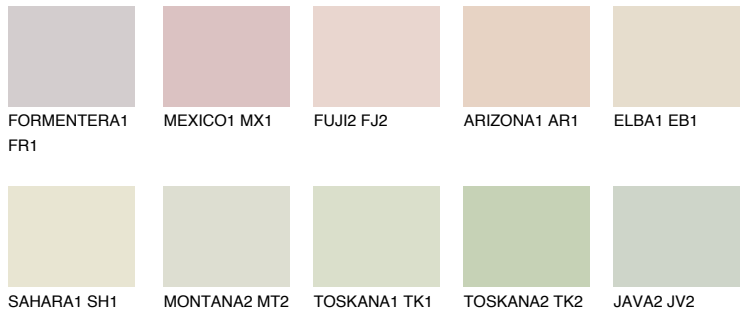

COLOUR DETAILS

TEXAS1 TX1

75% TSR 72%

Matching colours

COLOURS

INTENSE

For more information on plasters and paints, go to www.ceresit.en

*The presented colours refer to plasters and paints offered by Ceresit. Due to the use of digital techniques, the presented colours might not represent the original ones, thus they cannot be considered as a reliable colour presentation. We recommend checking the authentic colour samples.