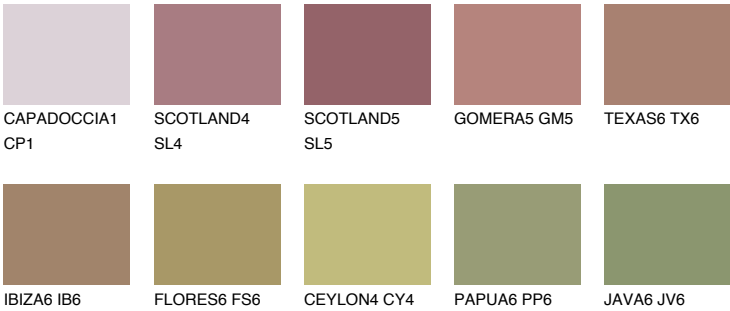

AFRICA6 AF6

☀ 27% **TSR** 31%

Matching colours

COLOURS

INTENSE

For more information on plasters and paints, go to
www.ceresit.en

*The presented colours refer to plasters and paints offered by Ceresit. Due to the use of digital techniques, the presented colours might not represent the original ones, thus they cannot be considered as a reliable colour presentation. We recommend checking the authentic colour samples.