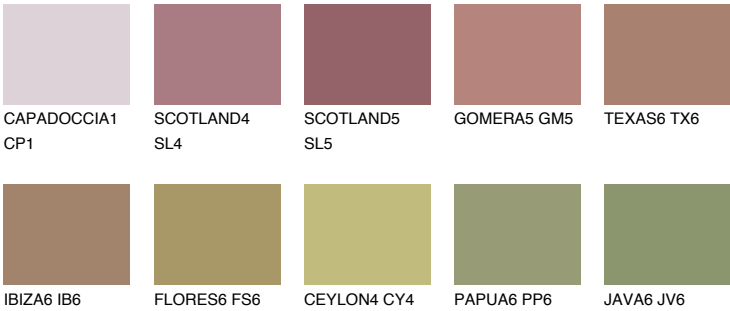

AFRICA6 AF6

☀ 27% **TSR** 31%

Matching colours

COLOURS

INTENSE

For more information on plasters and paints, go to www.ceresit.en

*The presented colours refer to plasters and paints offered by Ceresit. Due to the use of digital techniques, the presented colours might not represent the original ones, thus they cannot be considered as a reliable colour presentation. We recommend checking the authentic colour samples.