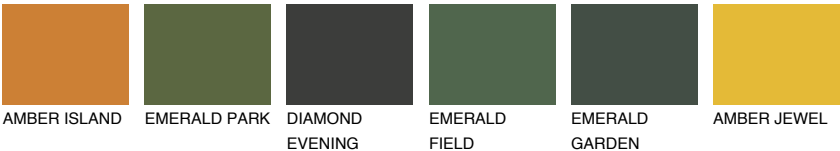

AFRICA6 AF6

☀ 27% **TSR** 31%

Matching colours

COLOURS

INTENSE

For more information on plasters and paints, go to www.ceresit.en

*The presented colours refer to plasters and paints offered by Ceresit. Due to the use of digital techniques, the presented colours might not represent the original ones, thus they cannot be considered as a reliable colour presentation. We recommend checking the authentic colour samples.