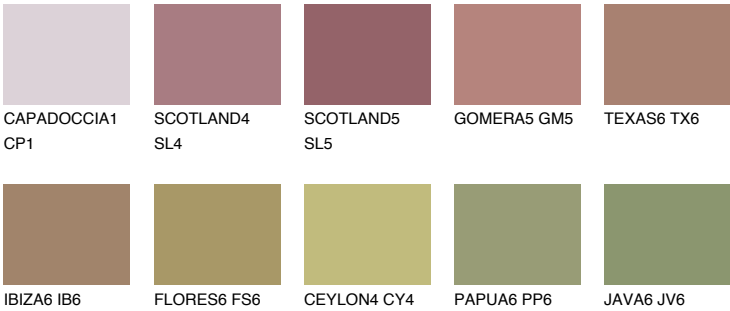

## AFRICA6 AF6

☀ 27%    **TSR** 31%

### Matching colours

#### COLOURS

#### INTENSE

For more information on plasters and paints, go to [www.ceresit.en](http://www.ceresit.en)

\*The presented colours refer to plasters and paints offered by Ceresit. Due to the use of digital techniques, the presented colours might not represent the original ones, thus they cannot be considered as a reliable colour presentation. We recommend checking the authentic colour samples.