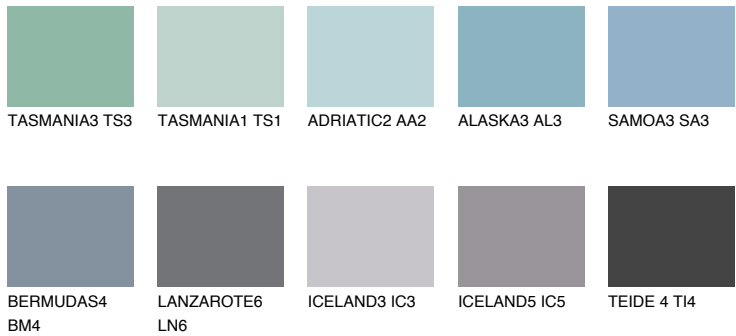

COLOUR DETAILS

HAWAII3 HW3

39% TSR 45%

Matching colours

COLOURS

INTENSE

For more information on plasters and paints, go to www.ceresit.en

*The presented colours refer to plasters and paints offered by Ceresit. Due to the use of digital techniques, the presented colours might not represent the original ones, thus they cannot be considered as a reliable colour presentation. We recommend checking the authentic colour samples.