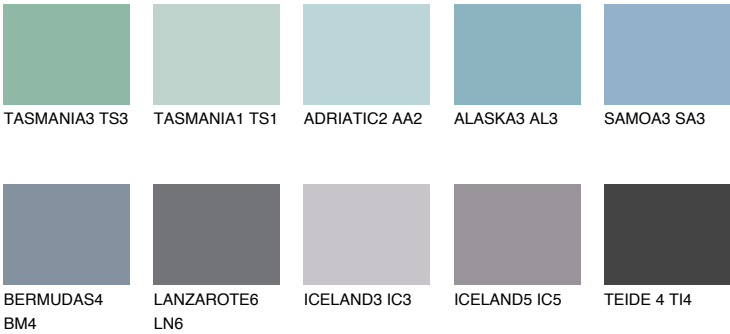

HAWAII3 HW3

☀ 39% **TSR** 45%

Matching colours

COLOURS

INTENSE

For more information on plasters and paints, go to www.ceresit.en

*The presented colours refer to plasters and paints offered by Ceresit. Due to the use of digital techniques, the presented colours might not represent the original ones, thus they cannot be considered as a reliable colour presentation. We recommend checking the authentic colour samples.