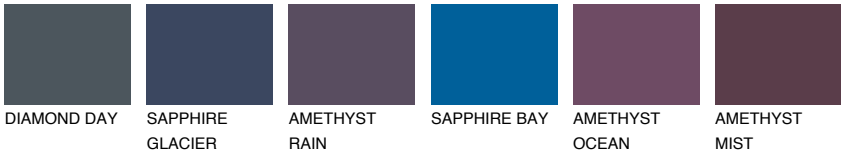

HAWAII3 HW3

☀ 39% **TSR** 45%

Matching colours

COLOURS

INTENSE

For more information on plasters and paints, go to www.ceresit.en

*The presented colours refer to plasters and paints offered by Ceresit. Due to the use of digital techniques, the presented colours might not represent the original ones, thus they cannot be considered as a reliable colour presentation. We recommend checking the authentic colour samples.