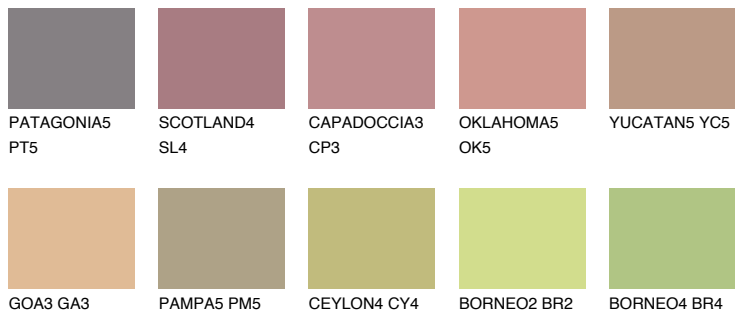

COLOUR DETAILS

AFRICA5 AF5

38% TSR 42%

Matching colours

COLOURS

INTENSE

For more information on plasters and paints, go to www.ceresit.en

*The presented colours refer to plasters and paints offered by Ceresit. Due to the use of digital techniques, the presented colours might not represent the original ones, thus they cannot be considered as a reliable colour presentation. We recommend checking the authentic colour samples.