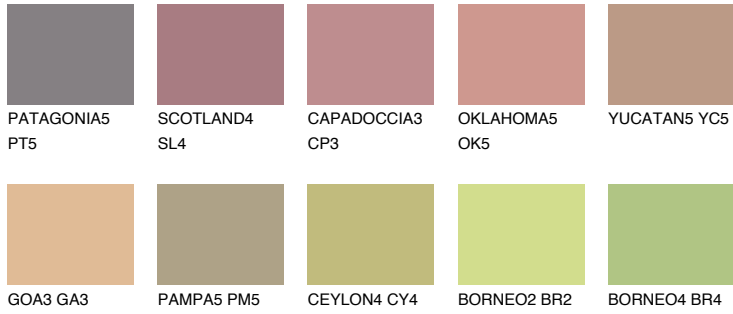

COLOUR DETAILS

AFRICA5 AF5

38% TSR 42%

Matching colours

COLOURS

INTENSE

For more information on plasters and paints, go to www.ceresit.en

*The presented colours refer to plasters and paints offered by Ceresit. Due to the use of digital techniques, the presented colours might not represent the original ones, thus they cannot be considered as a reliable colour presentation. We recommend checking the authentic colour samples.