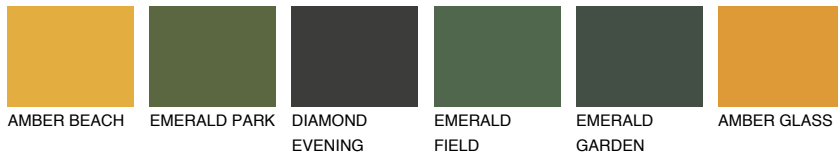

COLOUR DETAILS

AFRICA5 AF5

38% TSR 42%

Matching colours

COLOURS

INTENSE

For more information on plasters and paints, go to www.ceresit.en

*The presented colours refer to plasters and paints offered by Ceresit. Due to the use of digital techniques, the presented colours might not represent the original ones, thus they cannot be considered as a reliable colour presentation. We recommend checking the authentic colour samples.