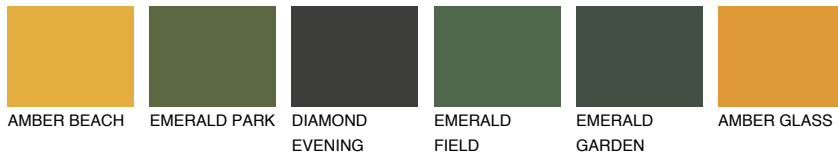

COLOUR DETAILS

AFRICA5 AF5

38% TSR 42%

Matching colours

COLOURS

INTENSE

For more information on plasters and paints, go to www.ceresit.en

*The presented colours refer to plasters and paints offered by Ceresit. Due to the use of digital techniques, the presented colours might not represent the original ones, thus they cannot be considered as a reliable colour presentation. We recommend checking the authentic colour samples.