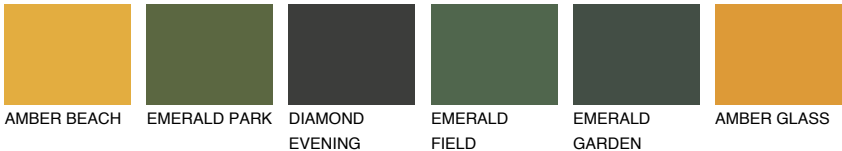

COLOUR DETAILS

AFRICA5 AF5

38% TSR 42%

Matching colours

COLOURS

INTENSE

For more information on plasters and paints, go to www.ceresit.en

*The presented colours refer to plasters and paints offered by Ceresit. Due to the use of digital techniques, the presented colours might not represent the original ones, thus they cannot be considered as a reliable colour presentation. We recommend checking the authentic colour samples.