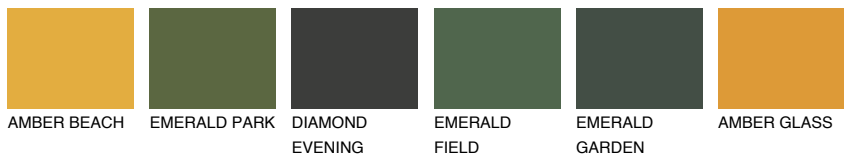

COLOUR DETAILS

AFRICA5 AF5

38% TSR 42%

Matching colours

COLOURS

INTENSE

For more information on plasters and paints, go to www.ceresit.en

*The presented colours refer to plasters and paints offered by Ceresit. Due to the use of digital techniques, the presented colours might not represent the original ones, thus they cannot be considered as a reliable colour presentation. We recommend checking the authentic colour samples.