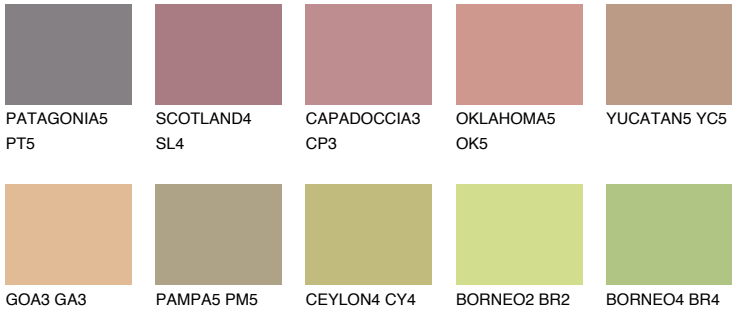

COLOUR DETAILS

AFRICA5 AF5

38% TSR 42%

Matching colours

COLOURS

INTENSE

For more information on plasters and paints, go to www.ceresit.en

*The presented colours refer to plasters and paints offered by Ceresit. Due to the use of digital techniques, the presented colours might not represent the original ones, thus they cannot be considered as a reliable colour presentation. We recommend checking the authentic colour samples.