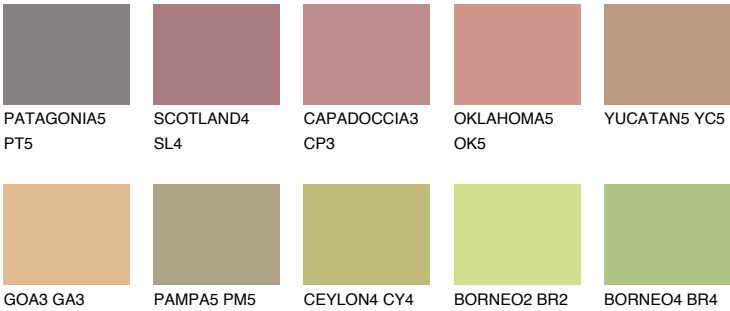

AFRICA5 AF5

38% **TSR** 42%

Matching colours

COLOURS

INTENSE

For more information on plasters and paints, go to www.ceresit.en

*The presented colours refer to plasters and paints offered by Ceresit. Due to the use of digital techniques, the presented colours might not represent the original ones, thus they cannot be considered as a reliable colour presentation. We recommend checking the authentic colour samples.