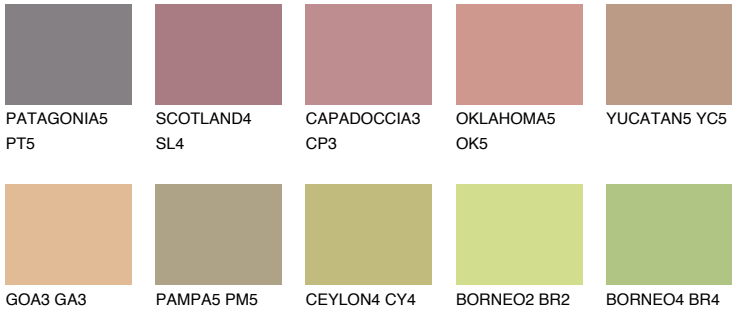

AFRICA5 AF5

38% **TSR** 42%

Matching colours

COLOURS

INTENSE

For more information on plasters and paints, go to www.ceresit.en

*The presented colours refer to plasters and paints offered by Ceresit. Due to the use of digital techniques, the presented colours might not represent the original ones, thus they cannot be considered as a reliable colour presentation. We recommend checking the authentic colour samples.