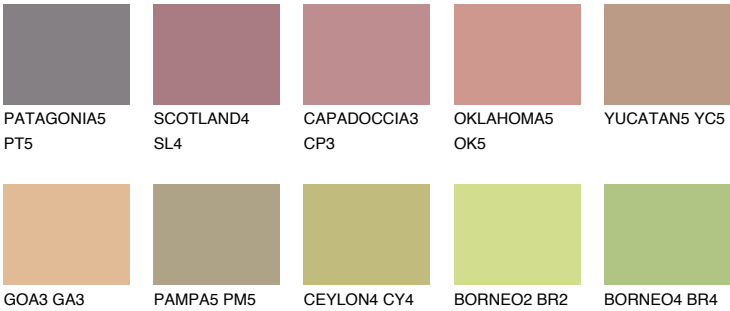

## AFRICA5 AF5

38% **TSR** 42%

### Matching colours

#### COLOURS

#### INTENSE

For more information on plasters and paints, go to [www.ceresit.en](http://www.ceresit.en)

\*The presented colours refer to plasters and paints offered by Ceresit. Due to the use of digital techniques, the presented colours might not represent the original ones, thus they cannot be considered as a reliable colour presentation. We recommend checking the authentic colour samples.