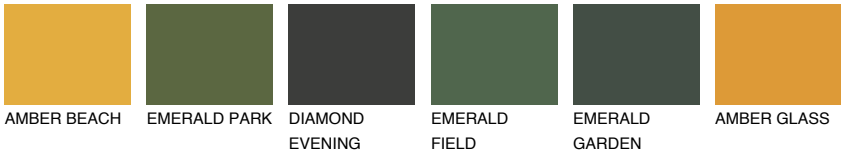

## AFRICA5 AF5

38% **TSR** 42%

### Matching colours

#### COLOURS

#### INTENSE

For more information on plasters and paints, go to [www.ceresit.en](http://www.ceresit.en)

\*The presented colours refer to plasters and paints offered by Ceresit. Due to the use of digital techniques, the presented colours might not represent the original ones, thus they cannot be considered as a reliable colour presentation. We recommend checking the authentic colour samples.