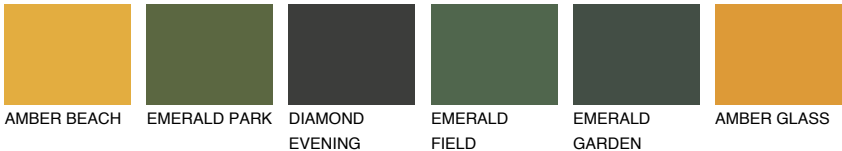

AFRICA5 AF5

38% **TSR** 42%

Matching colours

COLOURS

INTENSE

For more information on plasters and paints, go to www.ceresit.en

*The presented colours refer to plasters and paints offered by Ceresit. Due to the use of digital techniques, the presented colours might not represent the original ones, thus they cannot be considered as a reliable colour presentation. We recommend checking the authentic colour samples.