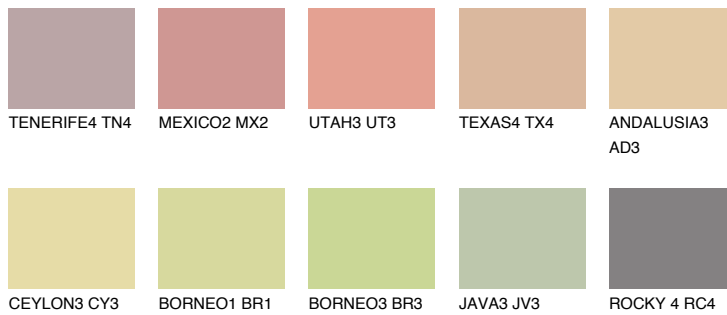

# COLOUR DETAILS

## AFRICA4 AF4

54% **TSR** 57%

### Matching colours

#### COLOURS