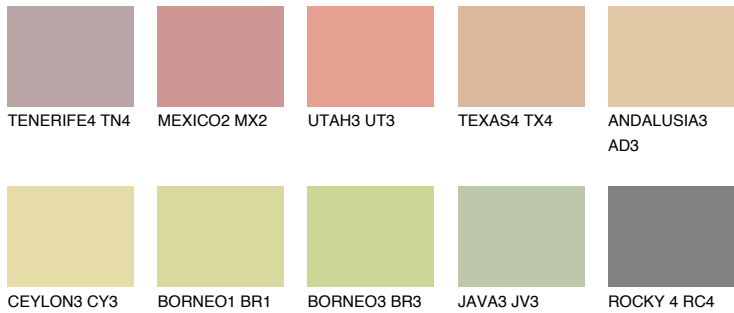

COLOUR DETAILS

AFRICA4 AF4

54% TSR 57%

Matching colours

COLOURS

INTENSE

For more information on plasters and paints, go to www.ceresit.en

*The presented colours refer to plasters and paints offered by Ceresit. Due to the use of digital techniques, the presented colours might not represent the original ones, thus they cannot be considered as a reliable colour presentation. We recommend checking the authentic colour samples.