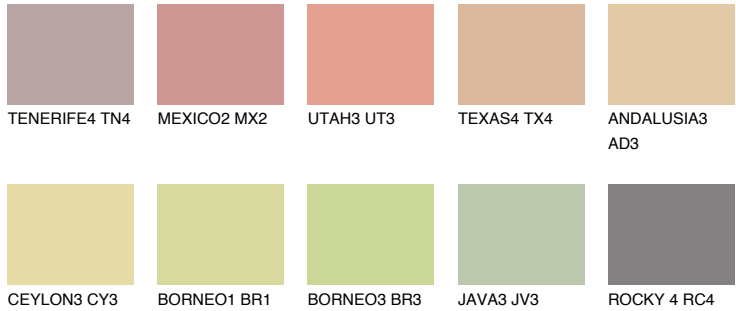

COLOUR DETAILS

AFRICA4 AF4

54% TSR 57%

Matching colours

COLOURS

INTENSE

For more information on plasters and paints, go to www.ceresit.en

*The presented colours refer to plasters and paints offered by Ceresit. Due to the use of digital techniques, the presented colours might not represent the original ones, thus they cannot be considered as a reliable colour presentation. We recommend checking the authentic colour samples.