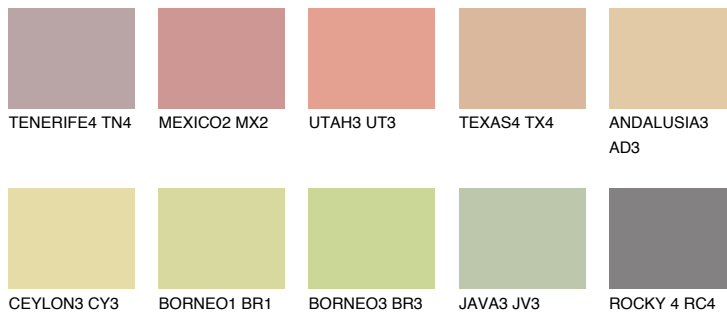

COLOUR DETAILS

AFRICA4 AF4

54% TSR 57%

Matching colours

COLOURS

INTENSE

For more information on plasters and paints, go to www.ceresit.en

*The presented colours refer to plasters and paints offered by Ceresit. Due to the use of digital techniques, the presented colours might not represent the original ones, thus they cannot be considered as a reliable colour presentation. We recommend checking the authentic colour samples.