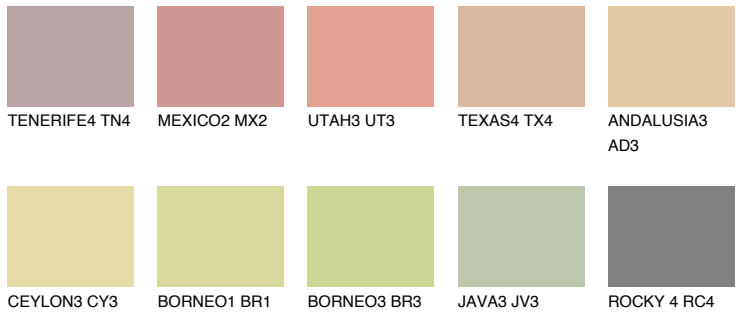

COLOUR DETAILS

AFRICA4 AF4

54% TSR 57%

Matching colours

COLOURS

INTENSE

For more information on plasters and paints, go to www.ceresit.en

*The presented colours refer to plasters and paints offered by Ceresit. Due to the use of digital techniques, the presented colours might not represent the original ones, thus they cannot be considered as a reliable colour presentation. We recommend checking the authentic colour samples.