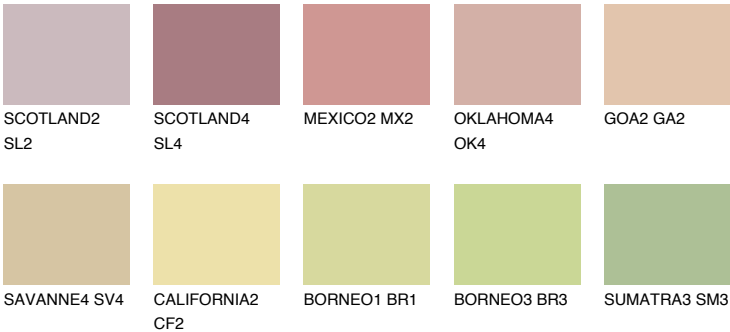

AFRICA3 AF3

57% TSR 59%

Matching colours

COLOURS

INTENSE

For more information on plasters and paints, go to www.ceresit.en

*The presented colours refer to plasters and paints offered by Ceresit. Due to the use of digital techniques, the presented colours might not represent the original ones, thus they cannot be considered as a reliable colour presentation. We recommend checking the authentic colour samples.