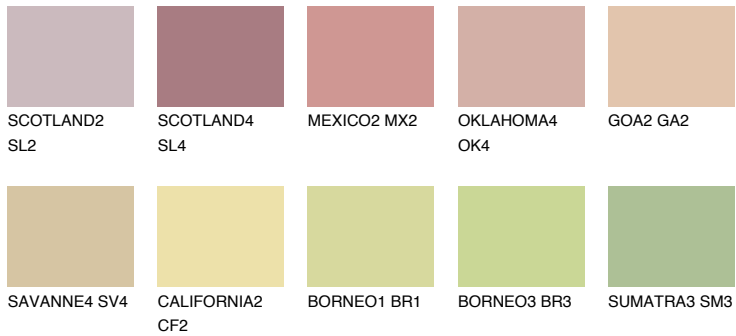

COLOUR DETAILS

AFRICA3 AF3

57% TSR 59%

Matching colours

COLOURS

INTENSE

For more information on plasters and paints, go to www.ceresit.en

*The presented colours refer to plasters and paints offered by Ceresit. Due to the use of digital techniques, the presented colours might not represent the original ones, thus they cannot be considered as a reliable colour presentation. We recommend checking the authentic colour samples.