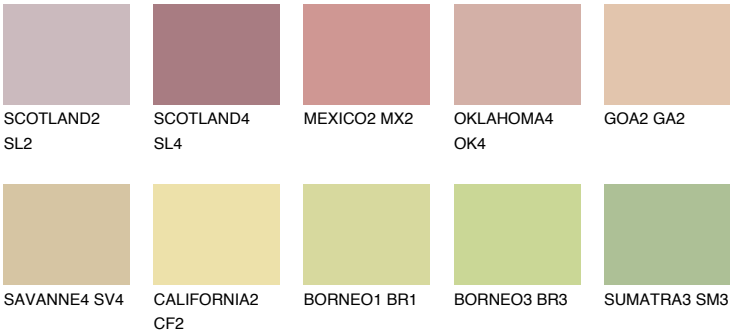

## AFRICA3 AF3

57% TSR 59%

### Matching colours

#### COLOURS

#### INTENSE

For more information on plasters and paints, go to [www.ceresit.en](http://www.ceresit.en)

\*The presented colours refer to plasters and paints offered by Ceresit. Due to the use of digital techniques, the presented colours might not represent the original ones, thus they cannot be considered as a reliable colour presentation. We recommend checking the authentic colour samples.