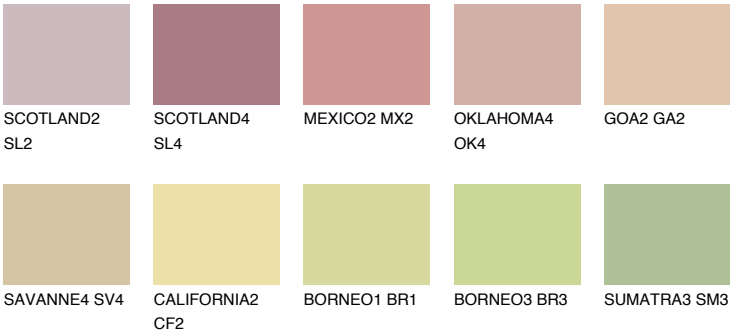

AFRICA3 AF3

57% TSR 59%

Matching colours

COLOURS

INTENSE

For more information on plasters and paints, go to www.ceresit.en

*The presented colours refer to plasters and paints offered by Ceresit. Due to the use of digital techniques, the presented colours might not represent the original ones, thus they cannot be considered as a reliable colour presentation. We recommend checking the authentic colour samples.