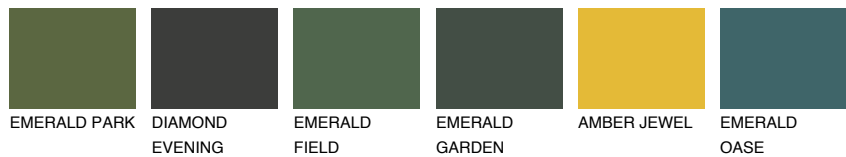

AFRICA2 AF2

71% **TSR** 64%

Matching colours

COLOURS

INTENSE

For more information on plasters and paints, go to www.ceresit.en

*The presented colours refer to plasters and paints offered by Ceresit. Due to the use of digital techniques, the presented colours might not represent the original ones, thus they cannot be considered as a reliable colour presentation. We recommend checking the authentic colour samples.