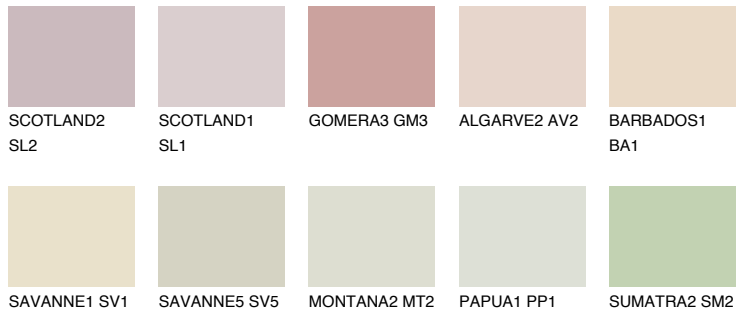

AFRICA2 AF2

71% **TSR** 64%

Matching colours

COLOURS

INTENSE

For more information on plasters and paints, go to www.ceresit.en

*The presented colours refer to plasters and paints offered by Ceresit. Due to the use of digital techniques, the presented colours might not represent the original ones, thus they cannot be considered as a reliable colour presentation. We recommend checking the authentic colour samples.