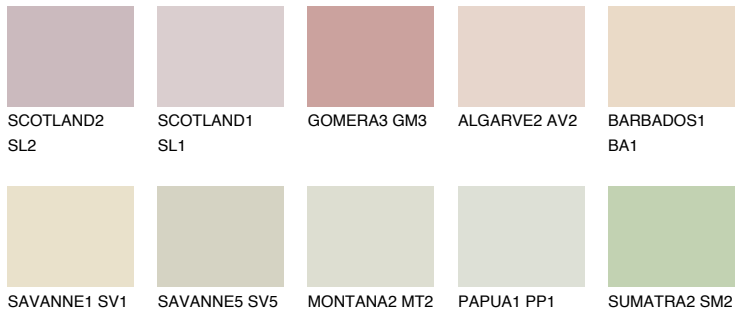

COLOUR DETAILS

AFRICA2 AF2

71% TSR 64%

Matching colours

COLOURS

INTENSE

For more information on plasters and paints, go to www.ceresit.en

*The presented colours refer to plasters and paints offered by Ceresit. Due to the use of digital techniques, the presented colours might not represent the original ones, thus they cannot be considered as a reliable colour presentation. We recommend checking the authentic colour samples.