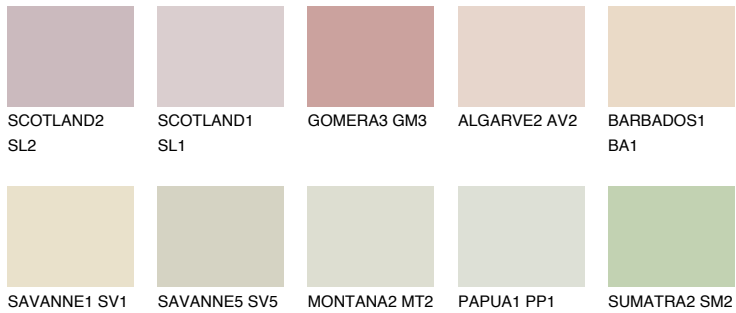

# COLOUR DETAILS

## AFRICA2 AF2

71% TSR 64%

### Matching colours

#### COLOURS