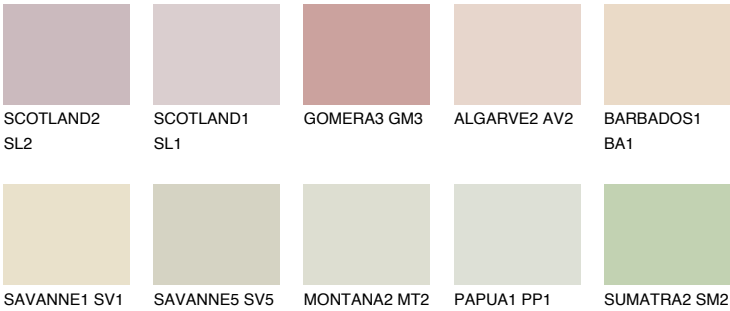

## AFRICA2 AF2

71% TSR 64%

### Matching colours

#### COLOURS

#### INTENSE

For more information on plasters and paints, go to [www.ceresit.en](http://www.ceresit.en)

\*The presented colours refer to plasters and paints offered by Ceresit. Due to the use of digital techniques, the presented colours might not represent the original ones, thus they cannot be considered as a reliable colour presentation. We recommend checking the authentic colour samples.