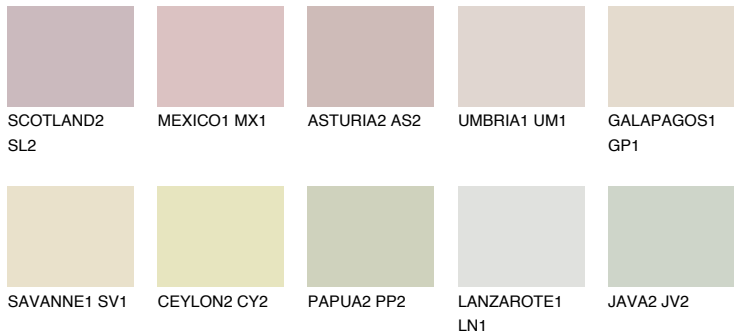

# COLOUR DETAILS

## AFRICA1 AF1

76% TSR 67%

### Matching colours

#### COLOURS