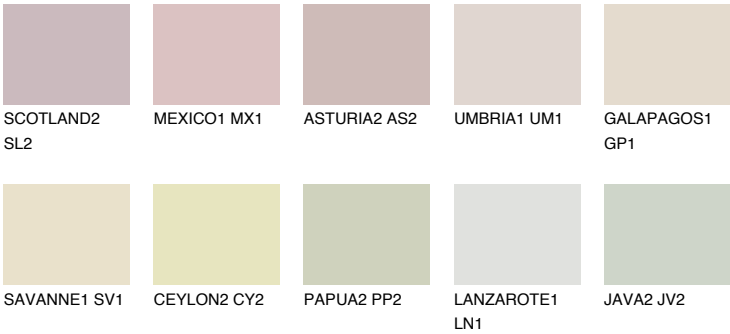

COLOUR DETAILS

AFRICA1 AF1

76% TSR 67%

Matching colours

COLOURS

INTENSE

For more information on plasters and paints, go to www.ceresit.en

*The presented colours refer to plasters and paints offered by Ceresit. Due to the use of digital techniques, the presented colours might not represent the original ones, thus they cannot be considered as a reliable colour presentation. We recommend checking the authentic colour samples.