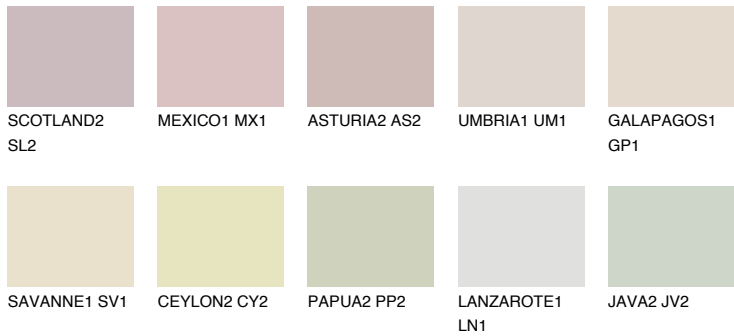

COLOUR DETAILS

AFRICA1 AF1

76% TSR 67%

Matching colours

COLOURS

INTENSE

For more information on plasters and paints, go to www.ceresit.en

*The presented colours refer to plasters and paints offered by Ceresit. Due to the use of digital techniques, the presented colours might not represent the original ones, thus they cannot be considered as a reliable colour presentation. We recommend checking the authentic colour samples.