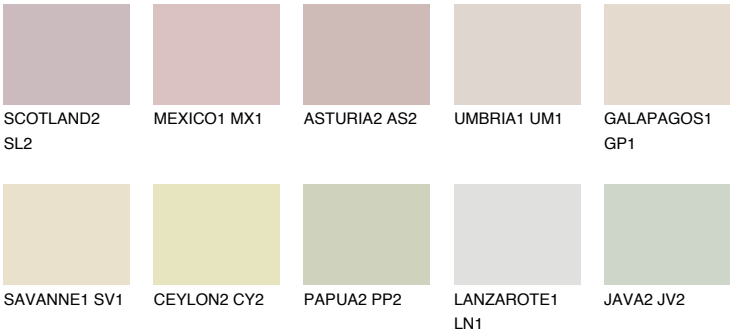

AFRICA1 AF1

76% **TSR** 67%

Matching colours

COLOURS

INTENSE

For more information on plasters and paints, go to www.ceresit.en

*The presented colours refer to plasters and paints offered by Ceresit. Due to the use of digital techniques, the presented colours might not represent the original ones, thus they cannot be considered as a reliable colour presentation. We recommend checking the authentic colour samples.