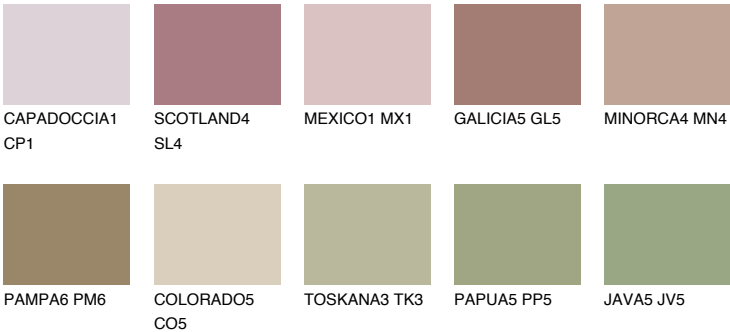

YUCATAN6 YC6

☀ 26% **TSR** 26%

Matching colours

COLOURS

INTENSE

For more information on plasters and paints, go to
www.ceresit.en

*The presented colours refer to plasters and paints offered by Ceresit. Due to the use of digital techniques, the presented colours might not represent the original ones, thus they cannot be considered as a reliable colour presentation. We recommend checking the authentic colour samples.