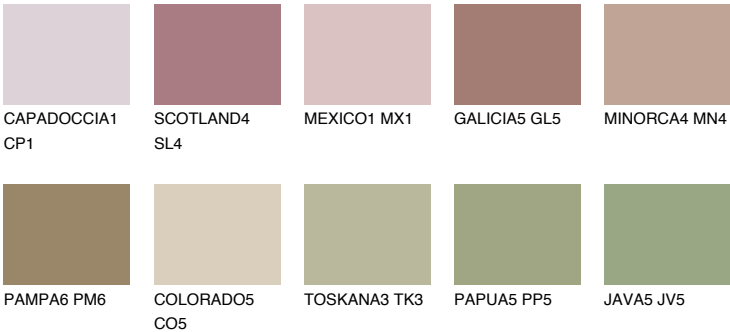

YUCATAN6 YC6

☀ 26% **TSR 26%**

Matching colours

COLOURS

INTENSE

For more information on plasters and paints, go to www.ceresit.en

*The presented colours refer to plasters and paints offered by Ceresit. Due to the use of digital techniques, the presented colours might not represent the original ones, thus they cannot be considered as a reliable colour presentation. We recommend checking the authentic colour samples.