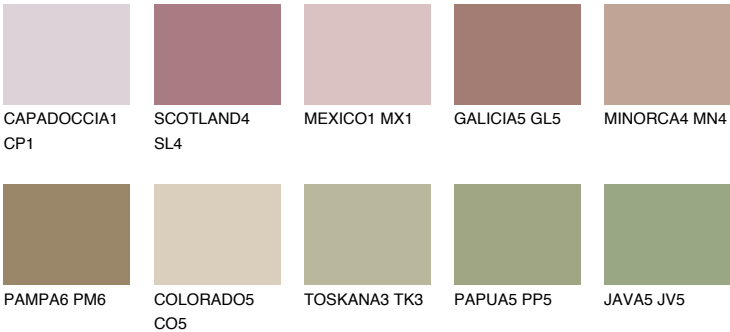

## YUCATAN6 YC6

☀ 26%    **TSR** 26%

### Matching colours

#### COLOURS

#### INTENSE

For more information on plasters and paints, go to [www.ceresit.en](http://www.ceresit.en)

\*The presented colours refer to plasters and paints offered by Ceresit. Due to the use of digital techniques, the presented colours might not represent the original ones, thus they cannot be considered as a reliable colour presentation. We recommend checking the authentic colour samples.