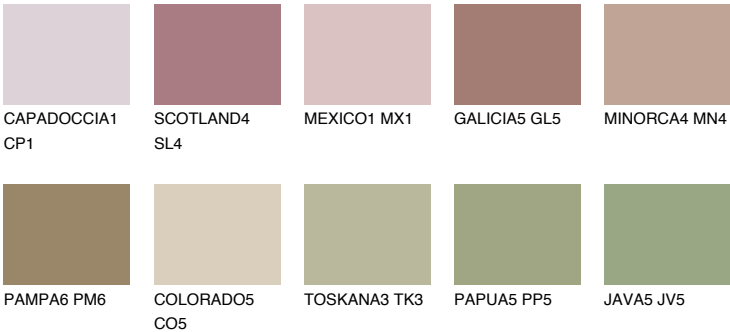

YUCATAN6 YC6

☀ 26% **TSR** 26%

Matching colours

COLOURS

INTENSE

For more information on plasters and paints, go to www.ceresit.en

*The presented colours refer to plasters and paints offered by Ceresit. Due to the use of digital techniques, the presented colours might not represent the original ones, thus they cannot be considered as a reliable colour presentation. We recommend checking the authentic colour samples.