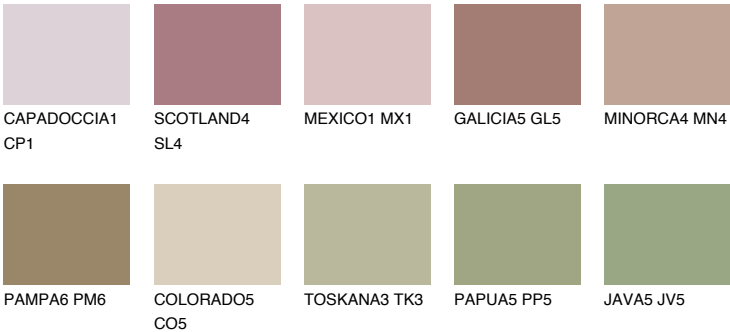

## YUCATAN6 YC6

☀ 26%    **TSR 26%**

### Matching colours

#### COLOURS

#### INTENSE

For more information on plasters and paints, go to [www.ceresit.en](http://www.ceresit.en)

\*The presented colours refer to plasters and paints offered by Ceresit. Due to the use of digital techniques, the presented colours might not represent the original ones, thus they cannot be considered as a reliable colour presentation. We recommend checking the authentic colour samples.