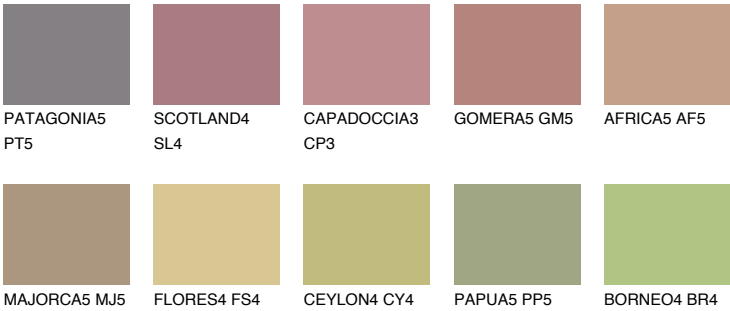

YUCATAN5 YC5

35% **TSR** 37%

Matching colours

COLOURS

INTENSE

For more information on plasters and paints, go to www.ceresit.en

*The presented colours refer to plasters and paints offered by Ceresit. Due to the use of digital techniques, the presented colours might not represent the original ones, thus they cannot be considered as a reliable colour presentation. We recommend checking the authentic colour samples.