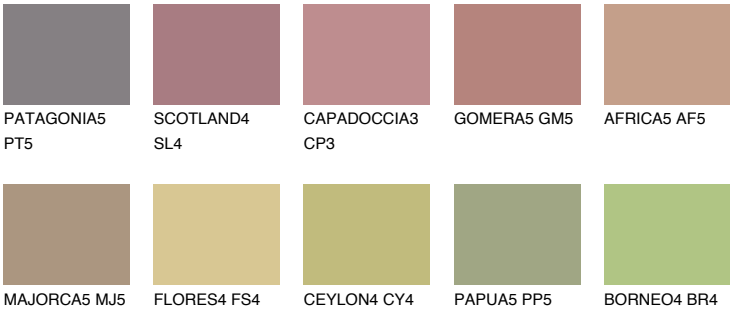

YUCATAN5 YC5

☀ 35% **TSR** 37%

Matching colours

COLOURS

INTENSE

For more information on plasters and paints, go to www.ceresit.en

*The presented colours refer to plasters and paints offered by Ceresit. Due to the use of digital techniques, the presented colours might not represent the original ones, thus they cannot be considered as a reliable colour presentation. We recommend checking the authentic colour samples.