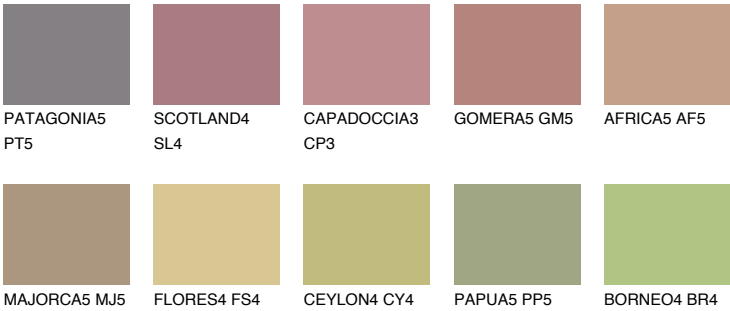

YUCATAN5 YC5

☀ 35% **TSR** 37%

Matching colours

COLOURS

INTENSE

For more information on plasters and paints, go to
www.ceresit.en

*The presented colours refer to plasters and paints offered by Ceresit. Due to the use of digital techniques, the presented colours might not represent the original ones, thus they cannot be considered as a reliable colour presentation. We recommend checking the authentic colour samples.