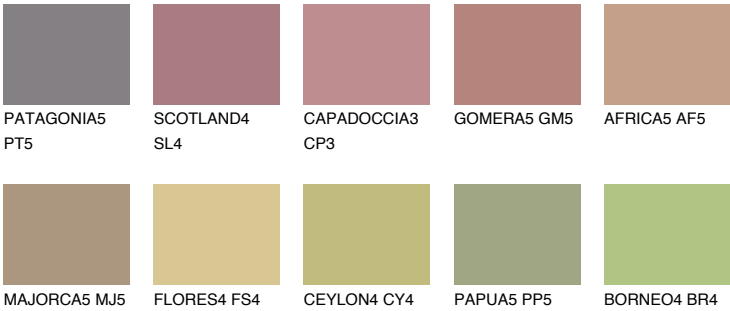

## YUCATAN5 YC5

☀ 35%    **TSR** 37%

### Matching colours

#### COLOURS

#### INTENSE

For more information on plasters and paints, go to [www.ceresit.en](http://www.ceresit.en)

\*The presented colours refer to plasters and paints offered by Ceresit. Due to the use of digital techniques, the presented colours might not represent the original ones, thus they cannot be considered as a reliable colour presentation. We recommend checking the authentic colour samples.