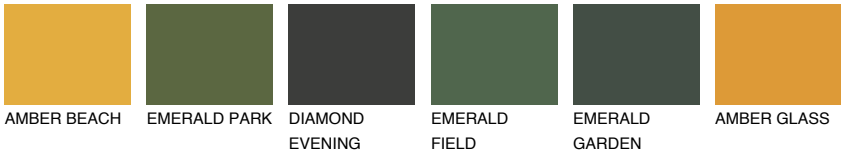

YUCATAN5 YC5

35% **TSR** 37%

Matching colours

COLOURS

INTENSE

For more information on plasters and paints, go to www.ceresit.en

*The presented colours refer to plasters and paints offered by Ceresit. Due to the use of digital techniques, the presented colours might not represent the original ones, thus they cannot be considered as a reliable colour presentation. We recommend checking the authentic colour samples.