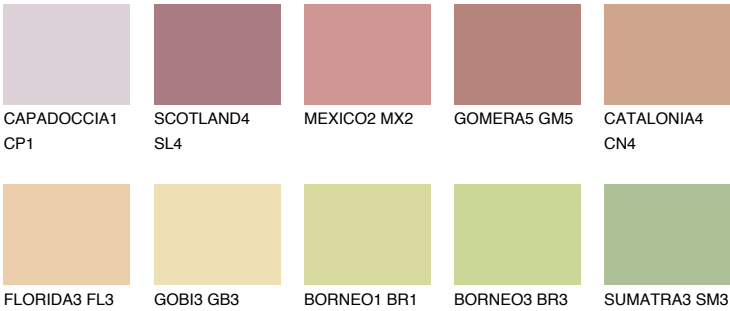

YUCATAN4 YC4

45% **TSR** 45%

Matching colours

COLOURS

INTENSE

For more information on plasters and paints, go to www.ceresit.en

*The presented colours refer to plasters and paints offered by Ceresit. Due to the use of digital techniques, the presented colours might not represent the original ones, thus they cannot be considered as a reliable colour presentation. We recommend checking the authentic colour samples.