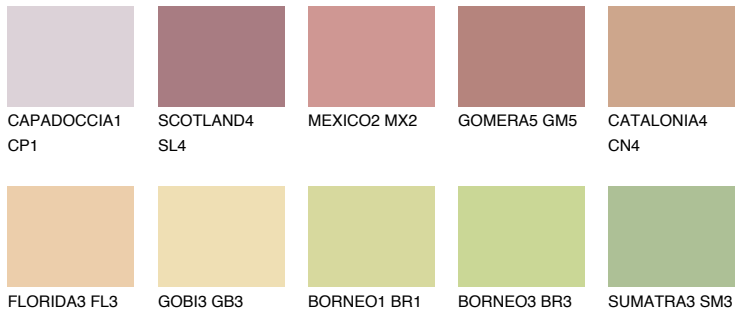

COLOUR DETAILS

YUCATAN4 YC4

45% TSR 45%

Matching colours

COLOURS

INTENSE

For more information on plasters and paints, go to www.ceresit.en

*The presented colours refer to plasters and paints offered by Ceresit. Due to the use of digital techniques, the presented colours might not represent the original ones, thus they cannot be considered as a reliable colour presentation. We recommend checking the authentic colour samples.