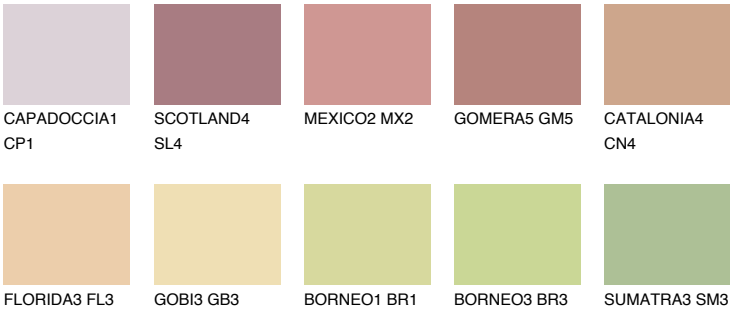

## YUCATAN4 YC4

45% **TSR** 45%

### Matching colours

#### COLOURS

#### INTENSE

For more information on plasters and paints, go to [www.ceresit.en](http://www.ceresit.en)

\*The presented colours refer to plasters and paints offered by Ceresit. Due to the use of digital techniques, the presented colours might not represent the original ones, thus they cannot be considered as a reliable colour presentation. We recommend checking the authentic colour samples.