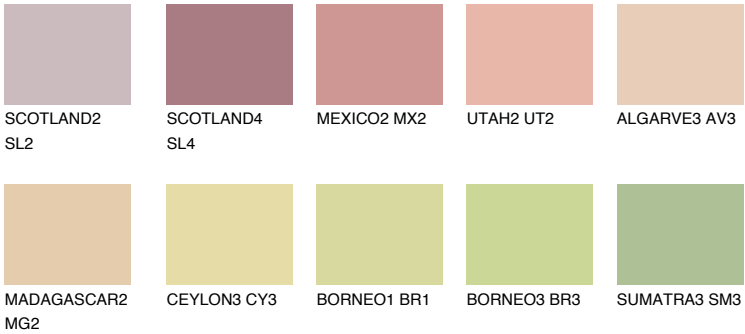

YUCATAN3 YC3

56% **TSR** 56%

Matching colours

COLOURS

INTENSE

For more information on plasters and paints, go to www.ceresit.en

*The presented colours refer to plasters and paints offered by Ceresit. Due to the use of digital techniques, the presented colours might not represent the original ones, thus they cannot be considered as a reliable colour presentation. We recommend checking the authentic colour samples.