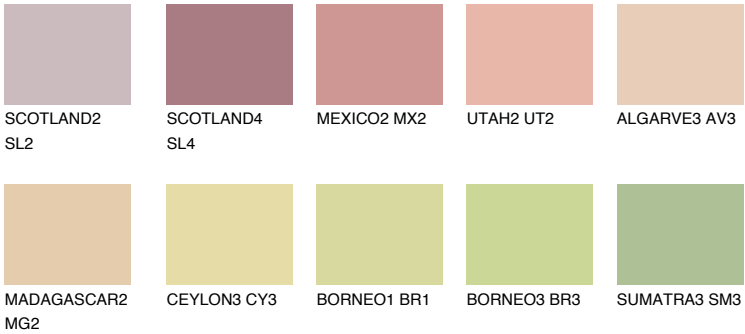

## YUCATAN3 YC3

56% **TSR** 56%

### Matching colours

#### COLOURS

#### INTENSE

For more information on plasters and paints, go to [www.ceresit.en](http://www.ceresit.en)

\*The presented colours refer to plasters and paints offered by Ceresit. Due to the use of digital techniques, the presented colours might not represent the original ones, thus they cannot be considered as a reliable colour presentation. We recommend checking the authentic colour samples.