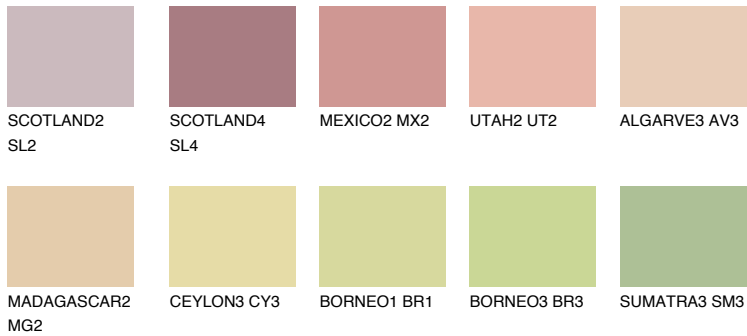

COLOUR DETAILS

YUCATAN3 YC3

56% TSR 56%

Matching colours

COLOURS

INTENSE

For more information on plasters and paints, go to www.ceresit.en

*The presented colours refer to plasters and paints offered by Ceresit. Due to the use of digital techniques, the presented colours might not represent the original ones, thus they cannot be considered as a reliable colour presentation. We recommend checking the authentic colour samples.