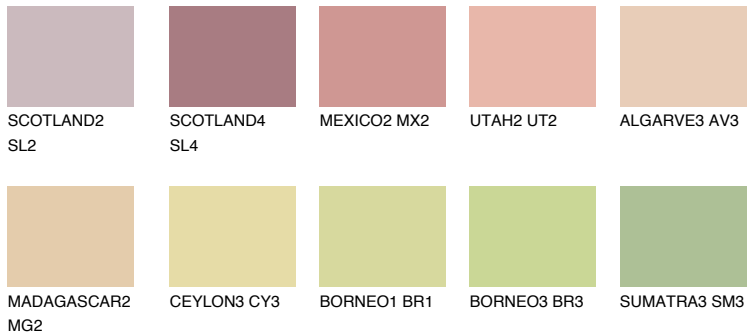

# COLOUR DETAILS

## YUCATAN3 YC3

56% TSR 56%

### Matching colours

#### COLOURS