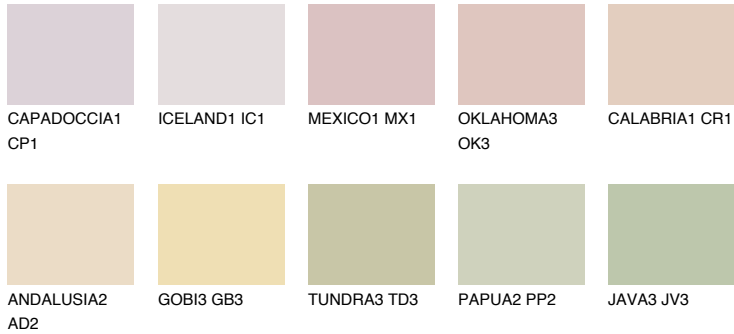

COLOUR DETAILS

YUCATAN2 YC2

66% TSR 63%

Matching colours

COLOURS

INTENSE

For more information on plasters and paints, go to www.ceresit.en

*The presented colours refer to plasters and paints offered by Ceresit. Due to the use of digital techniques, the presented colours might not represent the original ones, thus they cannot be considered as a reliable colour presentation. We recommend checking the authentic colour samples.