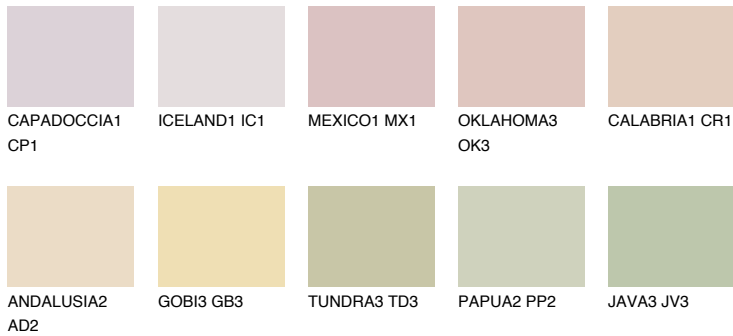

COLOUR DETAILS

YUCATAN2 YC2

66% **TSR** 63%

Matching colours

COLOURS

INTENSE

For more information on plasters and paints, go to www.ceresit.en

*The presented colours refer to plasters and paints offered by Ceresit. Due to the use of digital techniques, the presented colours might not represent the original ones, thus they cannot be considered as a reliable colour presentation. We recommend checking the authentic colour samples.