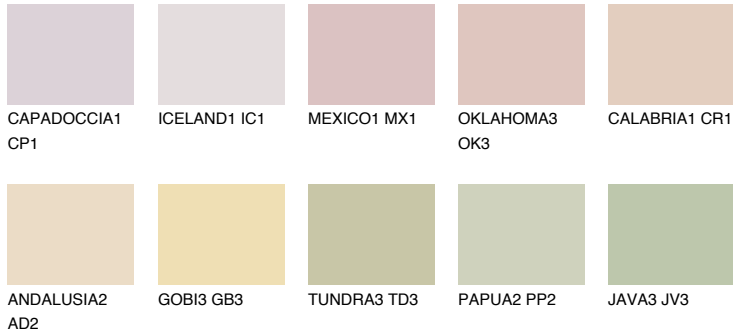

COLOUR DETAILS

YUCATAN2 YC2

66% **TSR** 63%

Matching colours

COLOURS

INTENSE

For more information on plasters and paints, go to www.ceresit.en

*The presented colours refer to plasters and paints offered by Ceresit. Due to the use of digital techniques, the presented colours might not represent the original ones, thus they cannot be considered as a reliable colour presentation. We recommend checking the authentic colour samples.