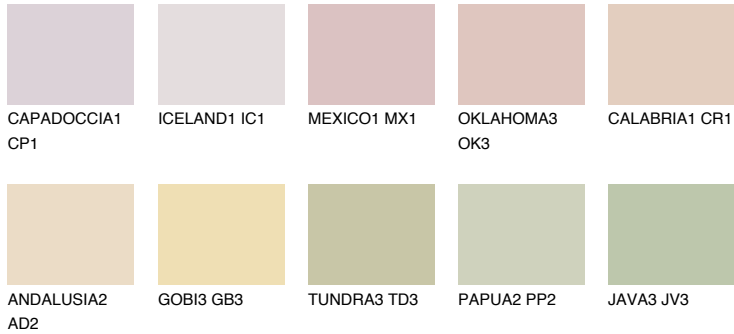

# COLOUR DETAILS

### Matching colours

#### COLOURS

#### INTENSE

For more information on plasters and paints, go to [www.ceresit.en](http://www.ceresit.en)

\*The presented colours refer to plasters and paints offered by Ceresit. Due to the use of digital techniques, the presented colours might not represent the original ones, thus they cannot be considered as a reliable colour presentation. We recommend checking the authentic colour samples.