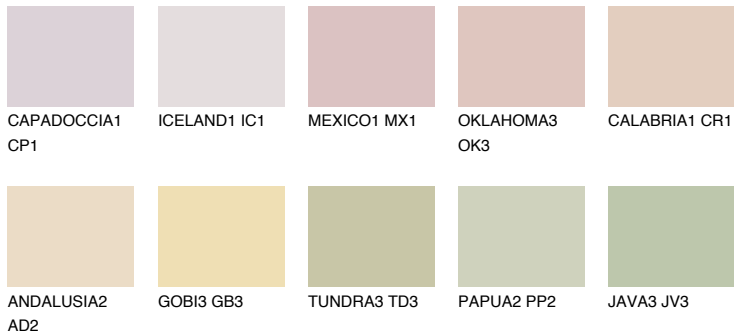

COLOUR DETAILS

YUCATAN2 YC2

66% TSR 63%

Matching colours

COLOURS

INTENSE

For more information on plasters and paints, go to www.ceresit.en

*The presented colours refer to plasters and paints offered by Ceresit. Due to the use of digital techniques, the presented colours might not represent the original ones, thus they cannot be considered as a reliable colour presentation. We recommend checking the authentic colour samples.