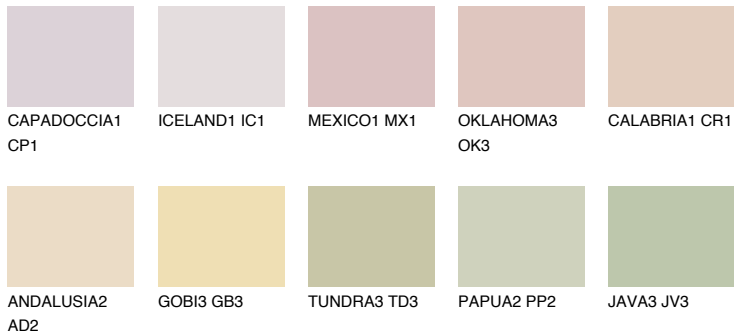

COLOUR DETAILS

YUCATAN2 YC2

66% **TSR** 63%

Matching colours

COLOURS

INTENSE

For more information on plasters and paints, go to www.ceresit.en

*The presented colours refer to plasters and paints offered by Ceresit. Due to the use of digital techniques, the presented colours might not represent the original ones, thus they cannot be considered as a reliable colour presentation. We recommend checking the authentic colour samples.