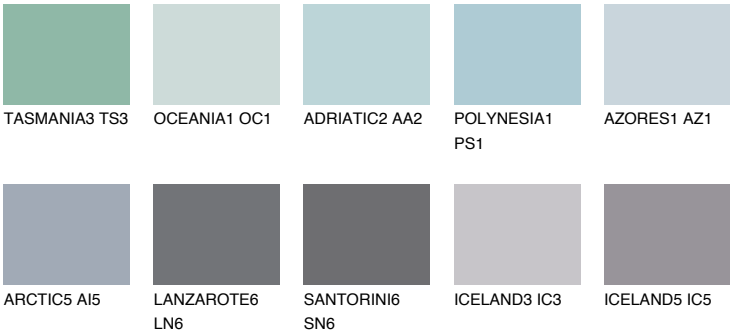

HAWAII2 HW2

53% **TSR** 56%

Matching colours

COLOURS

INTENSE

For more information on plasters and paints, go to www.ceresit.en

*The presented colours refer to plasters and paints offered by Ceresit. Due to the use of digital techniques, the presented colours might not represent the original ones, thus they cannot be considered as a reliable colour presentation. We recommend checking the authentic colour samples.