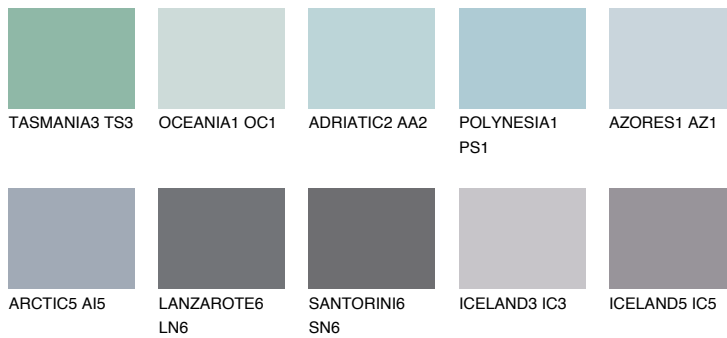

HAWAII2 HW2

53% **TSR** 56%

Matching colours

COLOURS

INTENSE

For more information on plasters and paints, go to www.ceresit.en

*The presented colours refer to plasters and paints offered by Ceresit. Due to the use of digital techniques, the presented colours might not represent the original ones, thus they cannot be considered as a reliable colour presentation. We recommend checking the authentic colour samples.