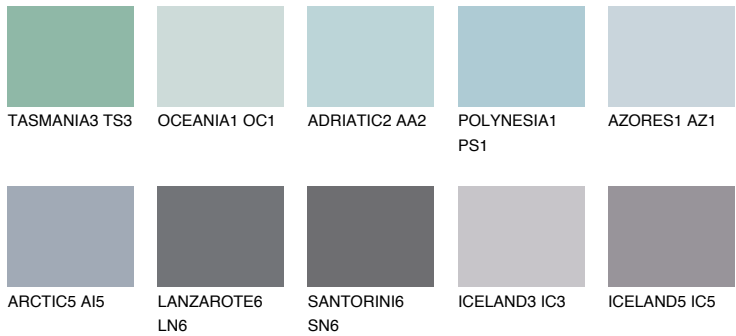

COLOUR DETAILS

HAWAII2 HW2

53% **TSR** 56%

Matching colours

COLOURS

INTENSE

For more information on plasters and paints, go to www.ceresit.en

*The presented colours refer to plasters and paints offered by Ceresit. Due to the use of digital techniques, the presented colours might not represent the original ones, thus they cannot be considered as a reliable colour presentation. We recommend checking the authentic colour samples.