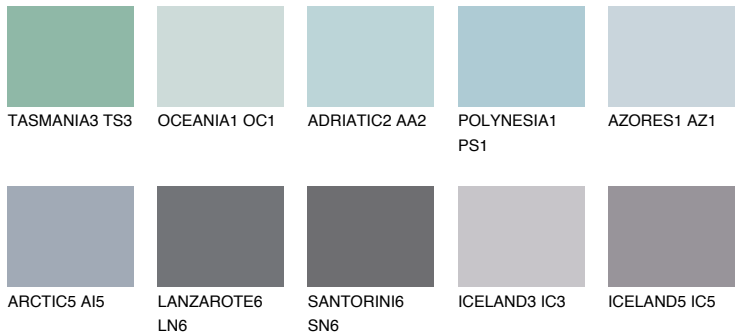

COLOUR DETAILS

HAWAII2 HW2

53% TSR 56%

Matching colours

COLOURS

INTENSE

For more information on plasters and paints, go to www.ceresit.en

*The presented colours refer to plasters and paints offered by Ceresit. Due to the use of digital techniques, the presented colours might not represent the original ones, thus they cannot be considered as a reliable colour presentation. We recommend checking the authentic colour samples.