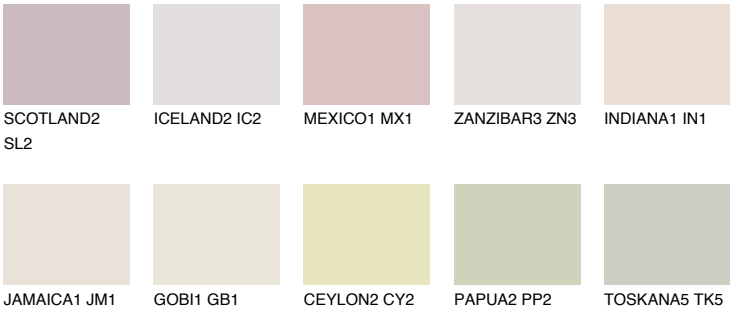

YUCATAN1 YC1

72% **TSR** 67%

Matching colours

COLOURS

INTENSE

For more information on plasters and paints, go to www.ceresit.en

*The presented colours refer to plasters and paints offered by Ceresit. Due to the use of digital techniques, the presented colours might not represent the original ones, thus they cannot be considered as a reliable colour presentation. We recommend checking the authentic colour samples.