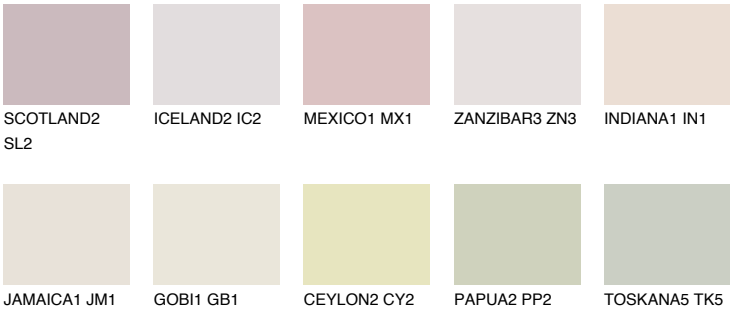

## YUCATAN1 YC1

72% **TSR** 67%

### Matching colours

#### COLOURS

#### INTENSE

For more information on plasters and paints, go to [www.ceresit.en](http://www.ceresit.en)

\*The presented colours refer to plasters and paints offered by Ceresit. Due to the use of digital techniques, the presented colours might not represent the original ones, thus they cannot be considered as a reliable colour presentation. We recommend checking the authentic colour samples.