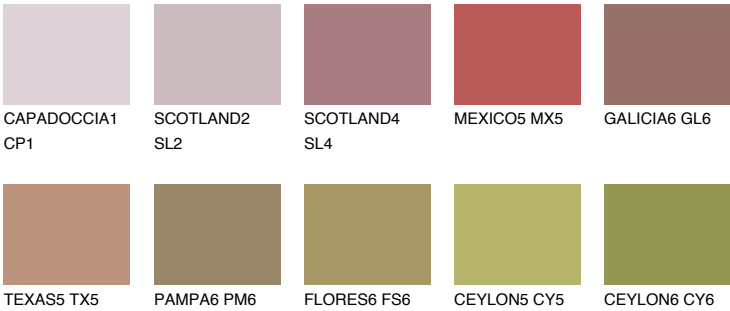

NEVADA6 NV6

☀ 21% **TSR** 27%

Matching colours

COLOURS

INTENSE

For more information on plasters and paints, go to www.ceresit.en

*The presented colours refer to plasters and paints offered by Ceresit. Due to the use of digital techniques, the presented colours might not represent the original ones, thus they cannot be considered as a reliable colour presentation. We recommend checking the authentic colour samples.