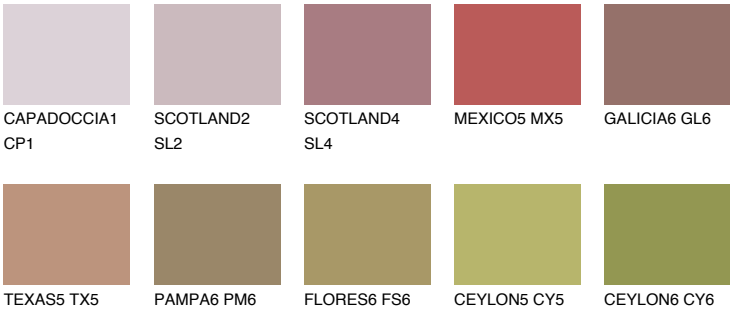

NEVADA6 NV6

21% **TSR** 27%

Matching colours

COLOURS

INTENSE

For more information on plasters and paints, go to www.ceresit.en

*The presented colours refer to plasters and paints offered by Ceresit. Due to the use of digital techniques, the presented colours might not represent the original ones, thus they cannot be considered as a reliable colour presentation. We recommend checking the authentic colour samples.