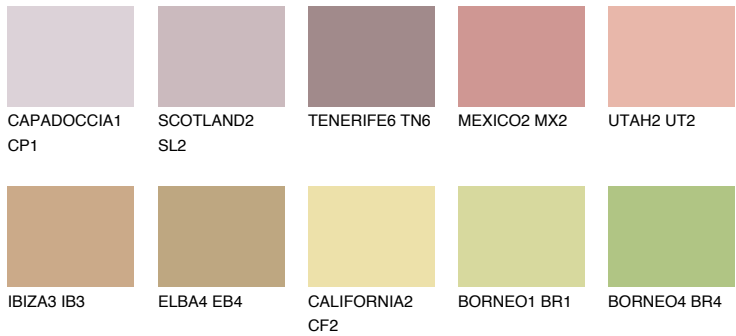

## NEVADA5 NV5

41% **TSR** 51%

### Matching colours

#### COLOURS

#### INTENSE

For more information on plasters and paints, go to [www.ceresit.en](http://www.ceresit.en)

\*The presented colours refer to plasters and paints offered by Ceresit. Due to the use of digital techniques, the presented colours might not represent the original ones, thus they cannot be considered as a reliable colour presentation. We recommend checking the authentic colour samples.