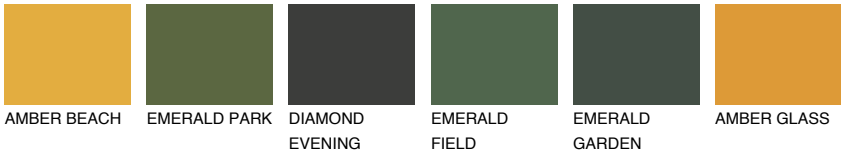

NEVADA5 NV5

41% **TSR** 51%

Matching colours

COLOURS

INTENSE

For more information on plasters and paints, go to www.ceresit.en

*The presented colours refer to plasters and paints offered by Ceresit. Due to the use of digital techniques, the presented colours might not represent the original ones, thus they cannot be considered as a reliable colour presentation. We recommend checking the authentic colour samples.