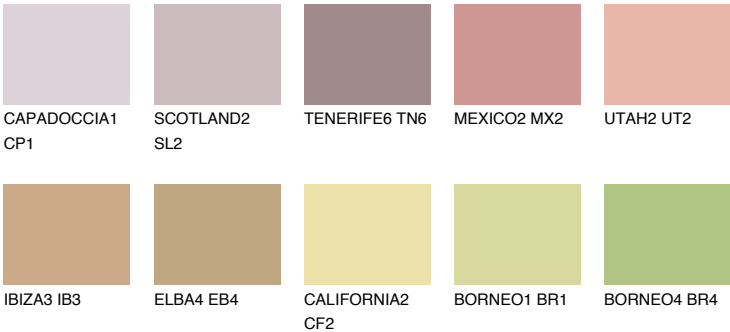

NEVADA5 NV5

41% **TSR** 51%

Matching colours

COLOURS

INTENSE

For more information on plasters and paints, go to www.ceresit.en

*The presented colours refer to plasters and paints offered by Ceresit. Due to the use of digital techniques, the presented colours might not represent the original ones, thus they cannot be considered as a reliable colour presentation. We recommend checking the authentic colour samples.