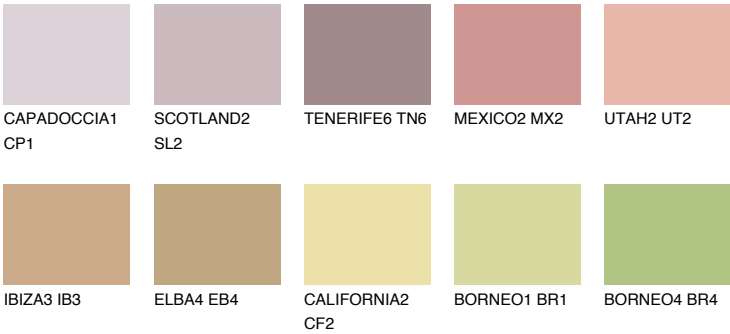

NEVADA5 NV5

41% TSR 51%

Matching colours

COLOURS

INTENSE

For more information on plasters and paints, go to www.ceresit.en

*The presented colours refer to plasters and paints offered by Ceresit. Due to the use of digital techniques, the presented colours might not represent the original ones, thus they cannot be considered as a reliable colour presentation. We recommend checking the authentic colour samples.