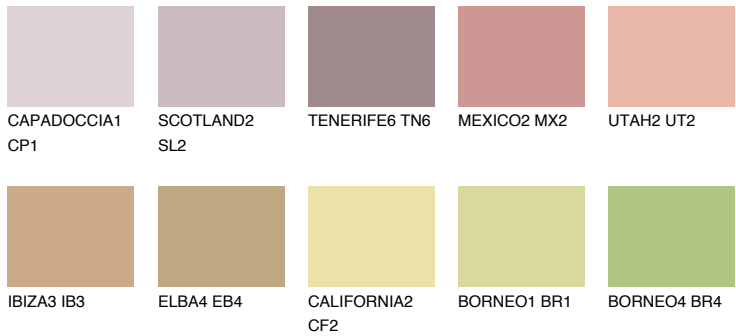

NEVADA5 NV5

41% **TSR** 51%

Matching colours

COLOURS

INTENSE

For more information on plasters and paints, go to www.ceresit.en

*The presented colours refer to plasters and paints offered by Ceresit. Due to the use of digital techniques, the presented colours might not represent the original ones, thus they cannot be considered as a reliable colour presentation. We recommend checking the authentic colour samples.