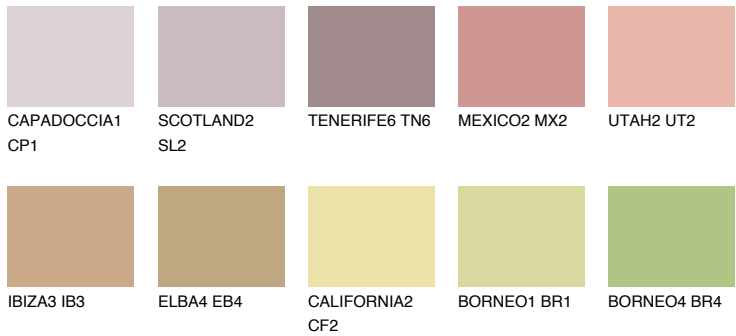

## NEVADA5 NV5

41% TSR 51%

### Matching colours

#### COLOURS

#### INTENSE

For more information on plasters and paints, go to [www.ceresit.en](http://www.ceresit.en)

\*The presented colours refer to plasters and paints offered by Ceresit. Due to the use of digital techniques, the presented colours might not represent the original ones, thus they cannot be considered as a reliable colour presentation. We recommend checking the authentic colour samples.