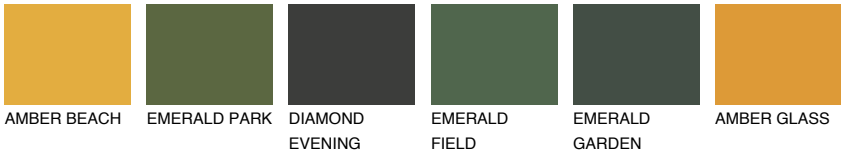

NEVADA5 NV5

41% TSR 51%

Matching colours

COLOURS

INTENSE

For more information on plasters and paints, go to www.ceresit.en

*The presented colours refer to plasters and paints offered by Ceresit. Due to the use of digital techniques, the presented colours might not represent the original ones, thus they cannot be considered as a reliable colour presentation. We recommend checking the authentic colour samples.