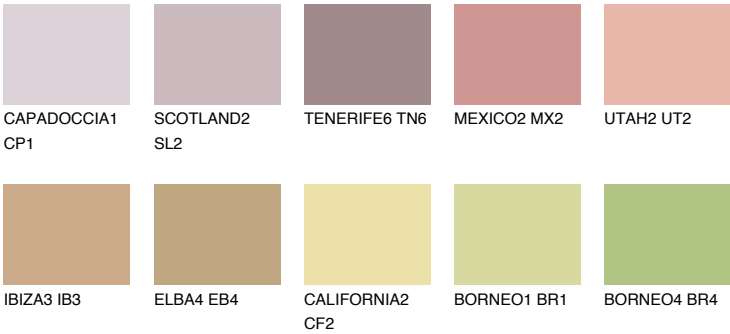

NEVADA5 NV5

41% **TSR** 51%

Matching colours

COLOURS

INTENSE

For more information on plasters and paints, go to www.ceresit.en

*The presented colours refer to plasters and paints offered by Ceresit. Due to the use of digital techniques, the presented colours might not represent the original ones, thus they cannot be considered as a reliable colour presentation. We recommend checking the authentic colour samples.