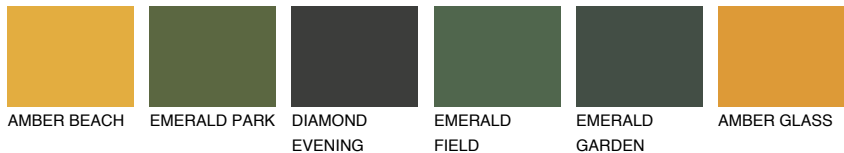

NEVADA5 NV5

41% TSR 51%

Matching colours

COLOURS

INTENSE

For more information on plasters and paints, go to www.ceresit.en

*The presented colours refer to plasters and paints offered by Ceresit. Due to the use of digital techniques, the presented colours might not represent the original ones, thus they cannot be considered as a reliable colour presentation. We recommend checking the authentic colour samples.