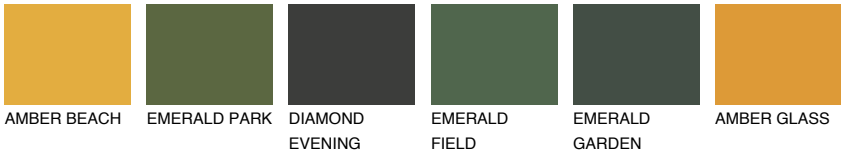

## NEVADA4 NV4

52% TSR 62%

### Matching colours

#### COLOURS

#### INTENSE

For more information on plasters and paints, go to [www.ceresit.en](http://www.ceresit.en)

\*The presented colours refer to plasters and paints offered by Ceresit. Due to the use of digital techniques, the presented colours might not represent the original ones, thus they cannot be considered as a reliable colour presentation. We recommend checking the authentic colour samples.