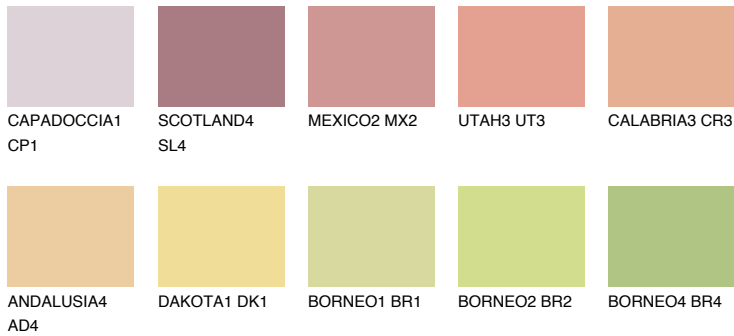

COLOUR DETAILS

NEVADA4 NV4

52% TSR 62%

Matching colours

COLOURS

INTENSE

For more information on plasters and paints, go to www.ceresit.en

*The presented colours refer to plasters and paints offered by Ceresit. Due to the use of digital techniques, the presented colours might not represent the original ones, thus they cannot be considered as a reliable colour presentation. We recommend checking the authentic colour samples.