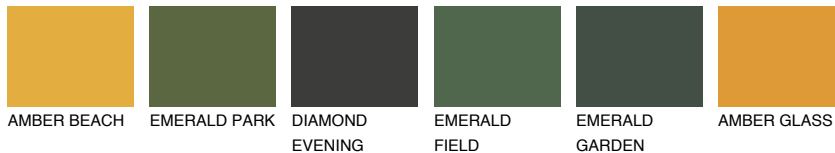

COLOUR DETAILS

NEVADA4 NV4

52% TSR 62%

Matching colours

COLOURS

INTENSE

For more information on plasters and paints, go to www.ceresit.en

*The presented colours refer to plasters and paints offered by Ceresit. Due to the use of digital techniques, the presented colours might not represent the original ones, thus they cannot be considered as a reliable colour presentation. We recommend checking the authentic colour samples.