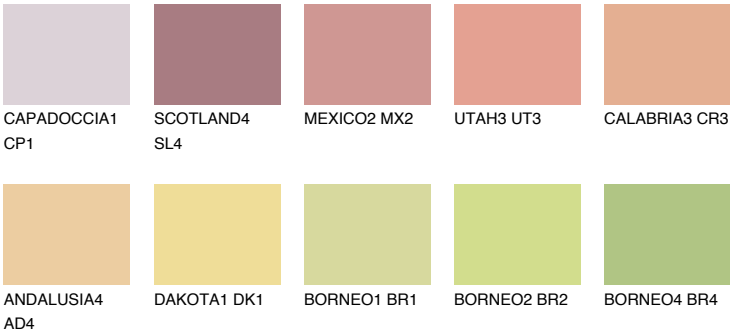

## NEVADA4 NV4

52% TSR 62%

### Matching colours

#### COLOURS

#### INTENSE

For more information on plasters and paints, go to [www.ceresit.en](http://www.ceresit.en)

\*The presented colours refer to plasters and paints offered by Ceresit. Due to the use of digital techniques, the presented colours might not represent the original ones, thus they cannot be considered as a reliable colour presentation. We recommend checking the authentic colour samples.