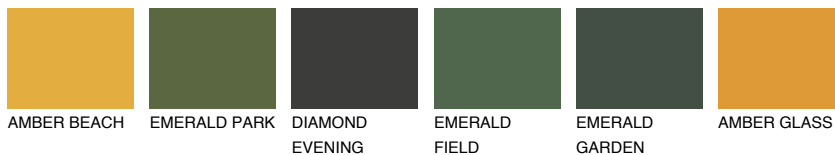

COLOUR DETAILS

NEVADA4 NV4

52% TSR 62%

Matching colours

COLOURS

INTENSE

For more information on plasters and paints, go to www.ceresit.en

*The presented colours refer to plasters and paints offered by Ceresit. Due to the use of digital techniques, the presented colours might not represent the original ones, thus they cannot be considered as a reliable colour presentation. We recommend checking the authentic colour samples.