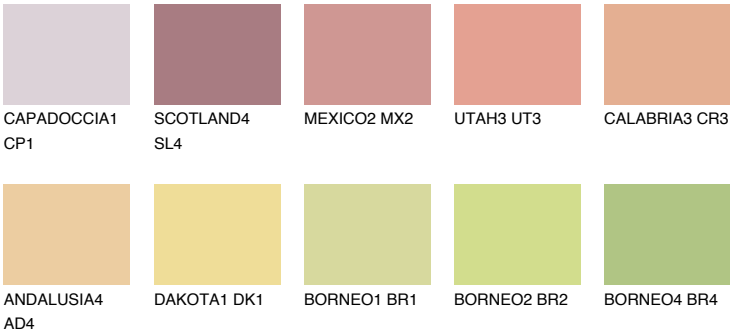

COLOUR DETAILS

NEVADA4 NV4

52% TSR 62%

Matching colours

COLOURS

INTENSE

For more information on plasters and paints, go to www.ceresit.en

*The presented colours refer to plasters and paints offered by Ceresit. Due to the use of digital techniques, the presented colours might not represent the original ones, thus they cannot be considered as a reliable colour presentation. We recommend checking the authentic colour samples.