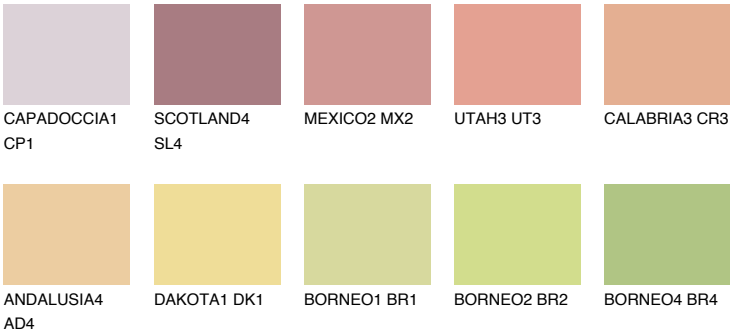

NEVADA4 NV4

52% TSR 62%

Matching colours

COLOURS

INTENSE

For more information on plasters and paints, go to www.ceresit.en

*The presented colours refer to plasters and paints offered by Ceresit. Due to the use of digital techniques, the presented colours might not represent the original ones, thus they cannot be considered as a reliable colour presentation. We recommend checking the authentic colour samples.