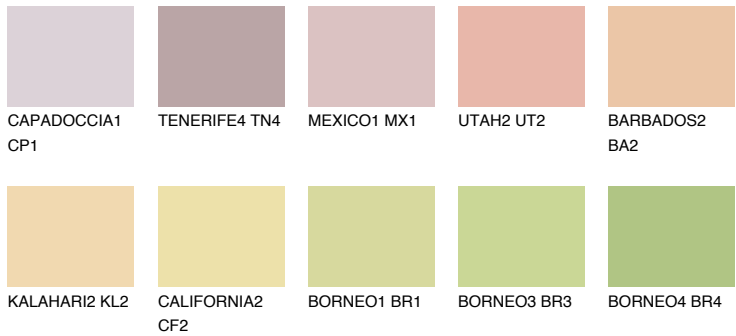

COLOUR DETAILS

NEVADA3 NV3

63% TSR 66%

Matching colours

COLOURS

INTENSE

For more information on plasters and paints, go to www.ceresit.en

*The presented colours refer to plasters and paints offered by Ceresit. Due to the use of digital techniques, the presented colours might not represent the original ones, thus they cannot be considered as a reliable colour presentation. We recommend checking the authentic colour samples.