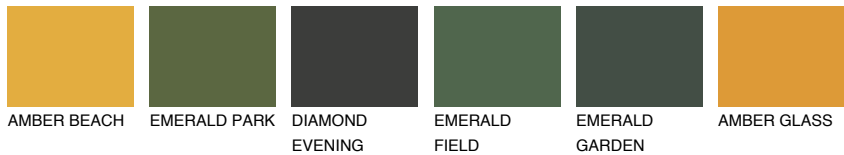

COLOUR DETAILS

NEVADA3 NV3

63% TSR 66%

Matching colours

COLOURS

INTENSE

For more information on plasters and paints, go to www.ceresit.en

*The presented colours refer to plasters and paints offered by Ceresit. Due to the use of digital techniques, the presented colours might not represent the original ones, thus they cannot be considered as a reliable colour presentation. We recommend checking the authentic colour samples.