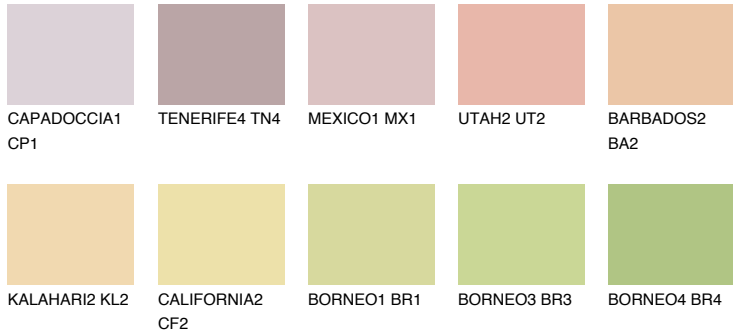

COLOUR DETAILS

NEVADA3 NV3

63% TSR 66%

Matching colours

COLOURS

INTENSE

For more information on plasters and paints, go to www.ceresit.en

*The presented colours refer to plasters and paints offered by Ceresit. Due to the use of digital techniques, the presented colours might not represent the original ones, thus they cannot be considered as a reliable colour presentation. We recommend checking the authentic colour samples.