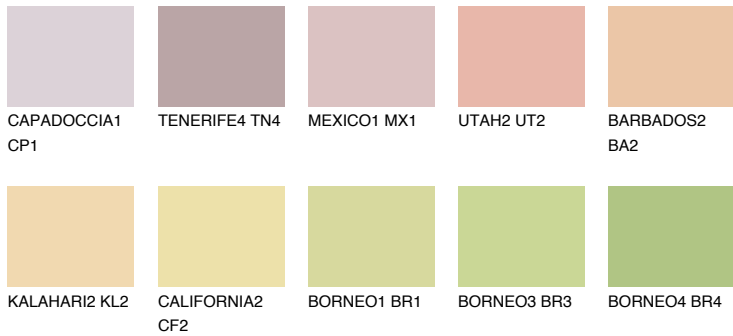

COLOUR DETAILS

NEVADA3 NV3

63% TSR 66%

Matching colours

COLOURS

INTENSE

For more information on plasters and paints, go to www.ceresit.en

*The presented colours refer to plasters and paints offered by Ceresit. Due to the use of digital techniques, the presented colours might not represent the original ones, thus they cannot be considered as a reliable colour presentation. We recommend checking the authentic colour samples.