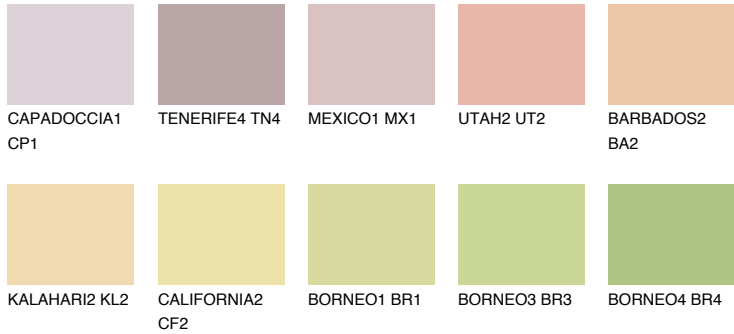

COLOUR DETAILS

NEVADA3 NV3

63% TSR 66%

Matching colours

COLOURS

INTENSE

For more information on plasters and paints, go to www.ceresit.en

*The presented colours refer to plasters and paints offered by Ceresit. Due to the use of digital techniques, the presented colours might not represent the original ones, thus they cannot be considered as a reliable colour presentation. We recommend checking the authentic colour samples.