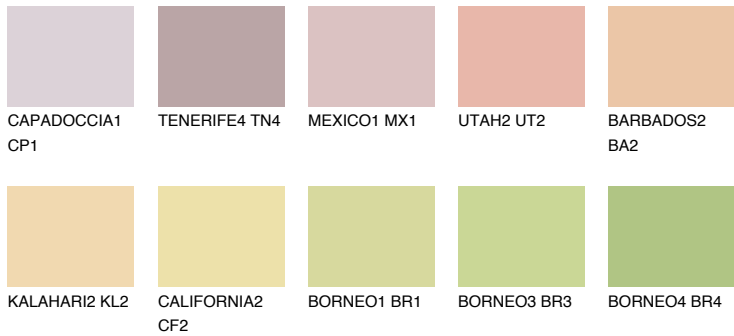

COLOUR DETAILS

NEVADA3 NV3

63% TSR 66%

Matching colours

COLOURS

INTENSE

For more information on plasters and paints, go to www.ceresit.en

*The presented colours refer to plasters and paints offered by Ceresit. Due to the use of digital techniques, the presented colours might not represent the original ones, thus they cannot be considered as a reliable colour presentation. We recommend checking the authentic colour samples.