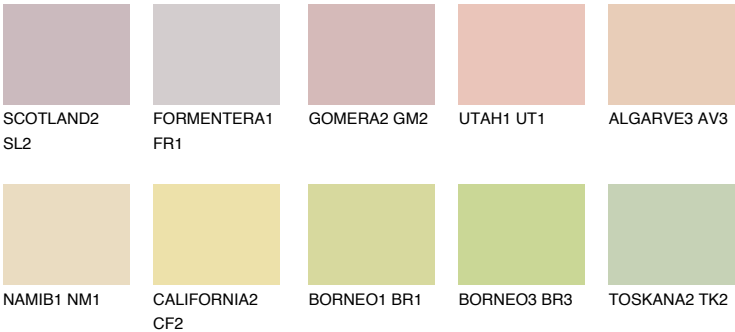

NEVADA2 NV2

66% **TSR** 66%

Matching colours

COLOURS

INTENSE

For more information on plasters and paints, go to www.ceresit.en

*The presented colours refer to plasters and paints offered by Ceresit. Due to the use of digital techniques, the presented colours might not represent the original ones, thus they cannot be considered as a reliable colour presentation. We recommend checking the authentic colour samples.