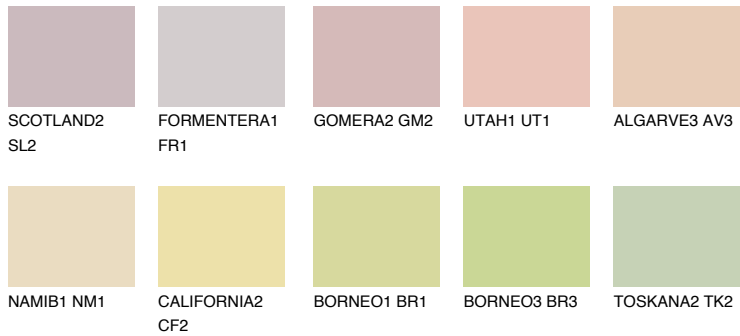

COLOUR DETAILS

NEVADA2 NV2

66% TSR 66%

Matching colours

COLOURS

INTENSE

For more information on plasters and paints, go to www.ceresit.en

*The presented colours refer to plasters and paints offered by Ceresit. Due to the use of digital techniques, the presented colours might not represent the original ones, thus they cannot be considered as a reliable colour presentation. We recommend checking the authentic colour samples.