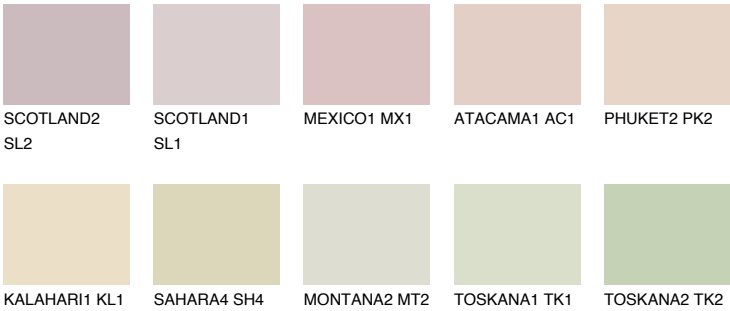

COLOUR DETAILS

NEVADA1 NV1

72% TSR 69%

Matching colours

COLOURS

INTENSE

For more information on plasters and paints, go to www.ceresit.en

*The presented colours refer to plasters and paints offered by Ceresit. Due to the use of digital techniques, the presented colours might not represent the original ones, thus they cannot be considered as a reliable colour presentation. We recommend checking the authentic colour samples.