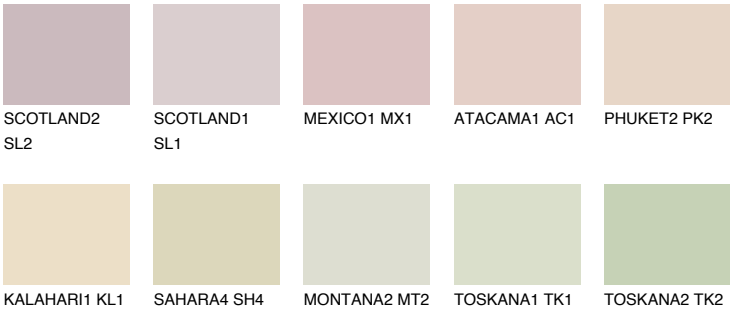

NEVADA1 NV1

72% TSR 69%

Matching colours

COLOURS

INTENSE

For more information on plasters and paints, go to www.ceresit.en

*The presented colours refer to plasters and paints offered by Ceresit. Due to the use of digital techniques, the presented colours might not represent the original ones, thus they cannot be considered as a reliable colour presentation. We recommend checking the authentic colour samples.