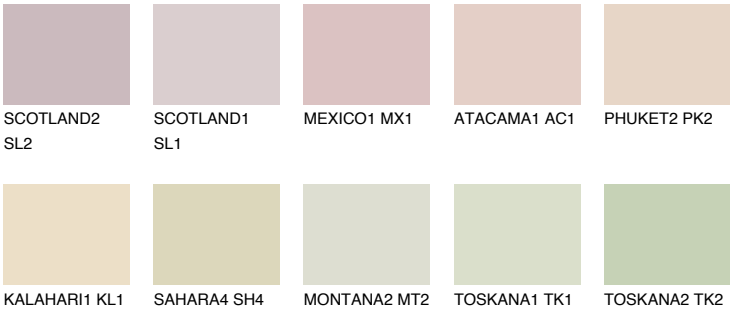

## NEVADA1 NV1

72% TSR 69%

### Matching colours

#### COLOURS

#### INTENSE

For more information on plasters and paints, go to [www.ceresit.en](http://www.ceresit.en)

\*The presented colours refer to plasters and paints offered by Ceresit. Due to the use of digital techniques, the presented colours might not represent the original ones, thus they cannot be considered as a reliable colour presentation. We recommend checking the authentic colour samples.