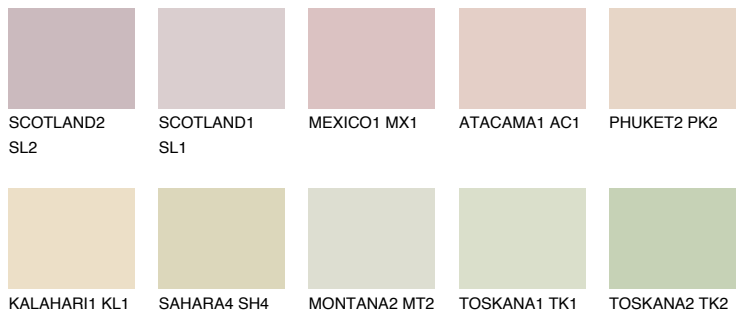

## NEVADA1 NV1

72% **TSR** 69%

### Matching colours

#### COLOURS

#### INTENSE

For more information on plasters and paints, go to [www.ceresit.en](http://www.ceresit.en)

\*The presented colours refer to plasters and paints offered by Ceresit. Due to the use of digital techniques, the presented colours might not represent the original ones, thus they cannot be considered as a reliable colour presentation. We recommend checking the authentic colour samples.