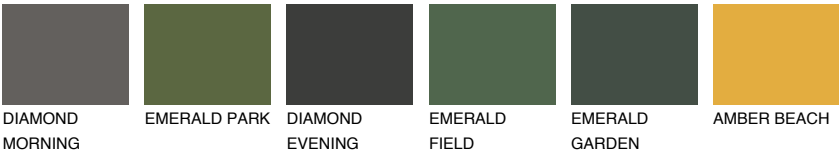

COLOUR DETAILS

FUJI6 FJ6

53% TSR 63%

Matching colours

COLOURS

INTENSE

For more information on plasters and paints, go to www.ceresit.en

*The presented colours refer to plasters and paints offered by Ceresit. Due to the use of digital techniques, the presented colours might not represent the original ones, thus they cannot be considered as a reliable colour presentation. We recommend checking the authentic colour samples.