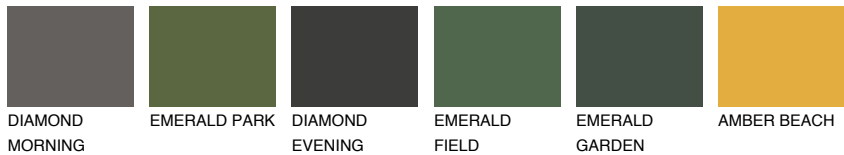

COLOUR DETAILS

FUJI6 FJ6

53% **TSR** 63%

Matching colours

COLOURS

INTENSE

For more information on plasters and paints, go to www.ceresit.en

*The presented colours refer to plasters and paints offered by Ceresit. Due to the use of digital techniques, the presented colours might not represent the original ones, thus they cannot be considered as a reliable colour presentation. We recommend checking the authentic colour samples.