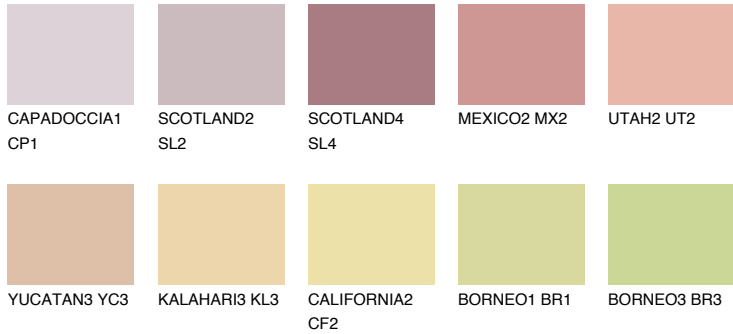

COLOUR DETAILS

FUJI6 FJ6

53% **TSR** 63%

Matching colours

COLOURS

INTENSE

For more information on plasters and paints, go to www.ceresit.en

*The presented colours refer to plasters and paints offered by Ceresit. Due to the use of digital techniques, the presented colours might not represent the original ones, thus they cannot be considered as a reliable colour presentation. We recommend checking the authentic colour samples.