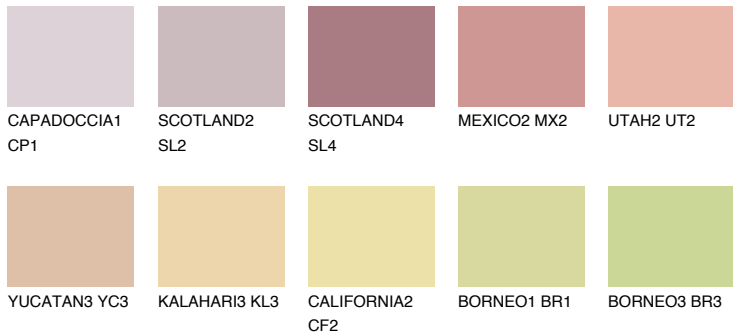

COLOUR DETAILS

FUJI6 FJ6

53% **TSR** 63%

Matching colours

COLOURS

INTENSE

For more information on plasters and paints, go to www.ceresit.en

*The presented colours refer to plasters and paints offered by Ceresit. Due to the use of digital techniques, the presented colours might not represent the original ones, thus they cannot be considered as a reliable colour presentation. We recommend checking the authentic colour samples.