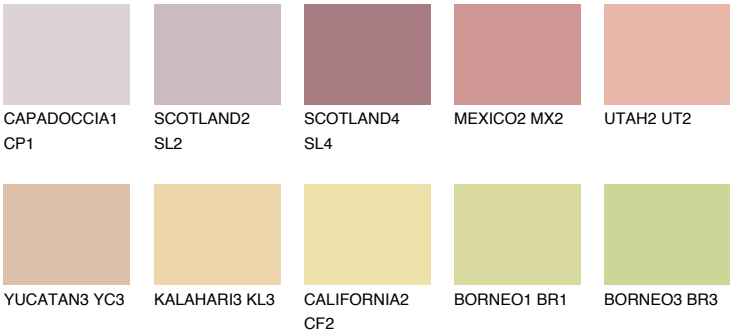

COLOUR DETAILS

FUJI6 FJ6

53% TSR 63%

Matching colours

COLOURS

INTENSE

For more information on plasters and paints, go to www.ceresit.en

*The presented colours refer to plasters and paints offered by Ceresit. Due to the use of digital techniques, the presented colours might not represent the original ones, thus they cannot be considered as a reliable colour presentation. We recommend checking the authentic colour samples.