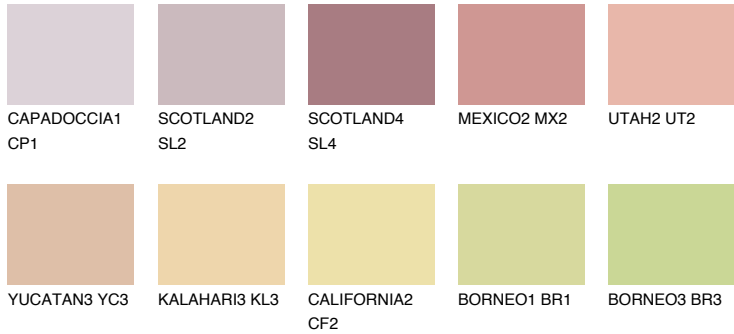

COLOUR DETAILS

FUJI6 FJ6

53% **TSR** 63%

Matching colours

COLOURS

INTENSE

For more information on plasters and paints, go to www.ceresit.en

*The presented colours refer to plasters and paints offered by Ceresit. Due to the use of digital techniques, the presented colours might not represent the original ones, thus they cannot be considered as a reliable colour presentation. We recommend checking the authentic colour samples.