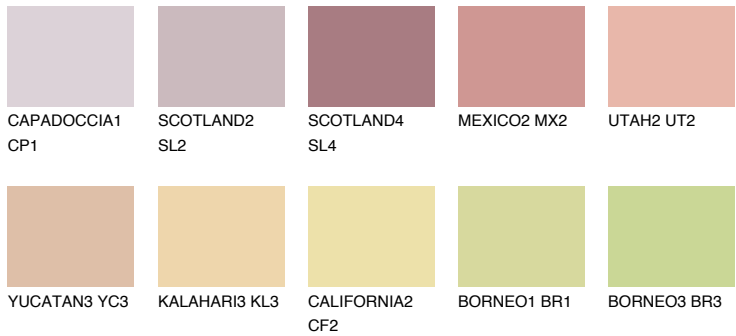

COLOUR DETAILS

FUJI6 FJ6

53% **TSR** 63%

Matching colours

COLOURS

INTENSE

For more information on plasters and paints, go to www.ceresit.en

*The presented colours refer to plasters and paints offered by Ceresit. Due to the use of digital techniques, the presented colours might not represent the original ones, thus they cannot be considered as a reliable colour presentation. We recommend checking the authentic colour samples.