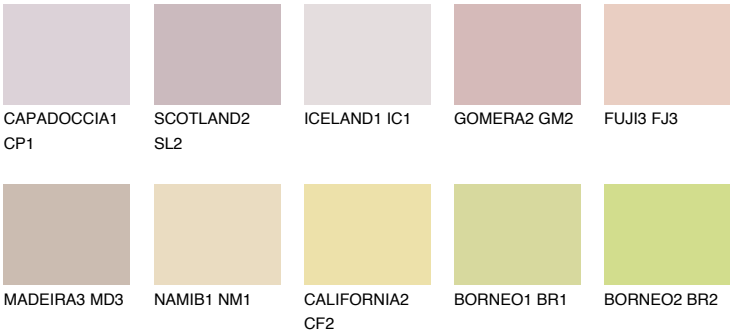

FUJI5 FJ5

61% **TSR** 65%

Matching colours

COLOURS

INTENSE

For more information on plasters and paints, go to www.ceresit.en

*The presented colours refer to plasters and paints offered by Ceresit. Due to the use of digital techniques, the presented colours might not represent the original ones, thus they cannot be considered as a reliable colour presentation. We recommend checking the authentic colour samples.