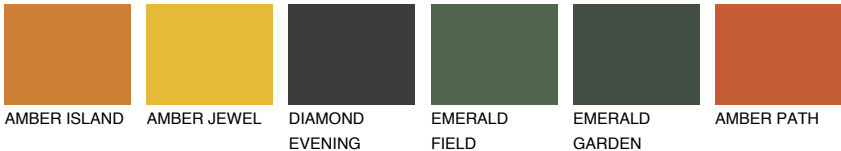

FUJI5 FJ5

61% **TSR** 65%

Matching colours

COLOURS

INTENSE

For more information on plasters and paints, go to www.ceresit.en

*The presented colours refer to plasters and paints offered by Ceresit. Due to the use of digital techniques, the presented colours might not represent the original ones, thus they cannot be considered as a reliable colour presentation. We recommend checking the authentic colour samples.