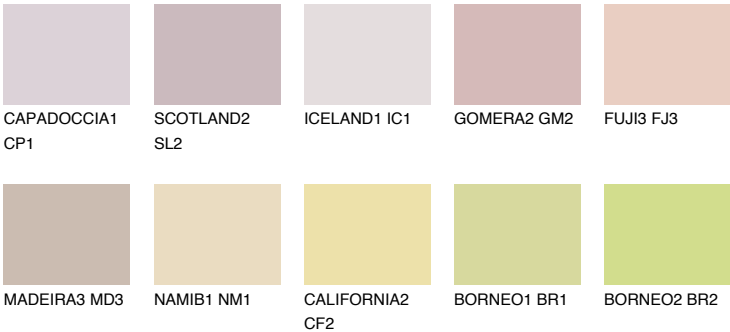

FUJI5 FJ5

61% **TSR** 65%

Matching colours

COLOURS

INTENSE

For more information on plasters and paints, go to www.ceresit.en

*The presented colours refer to plasters and paints offered by Ceresit. Due to the use of digital techniques, the presented colours might not represent the original ones, thus they cannot be considered as a reliable colour presentation. We recommend checking the authentic colour samples.