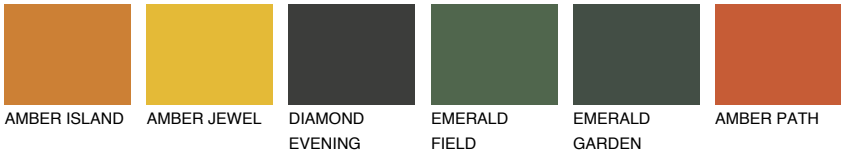

FUJI5 FJ5

61% TSR 65%

Matching colours

COLOURS

INTENSE

For more information on plasters and paints, go to www.ceresit.en

*The presented colours refer to plasters and paints offered by Ceresit. Due to the use of digital techniques, the presented colours might not represent the original ones, thus they cannot be considered as a reliable colour presentation. We recommend checking the authentic colour samples.