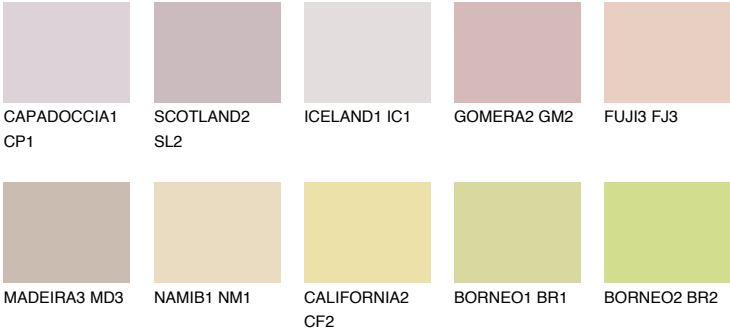

FUJI5 FJ5

61% TSR 65%

Matching colours

COLOURS

INTENSE

For more information on plasters and paints, go to www.ceresit.en

*The presented colours refer to plasters and paints offered by Ceresit. Due to the use of digital techniques, the presented colours might not represent the original ones, thus they cannot be considered as a reliable colour presentation. We recommend checking the authentic colour samples.