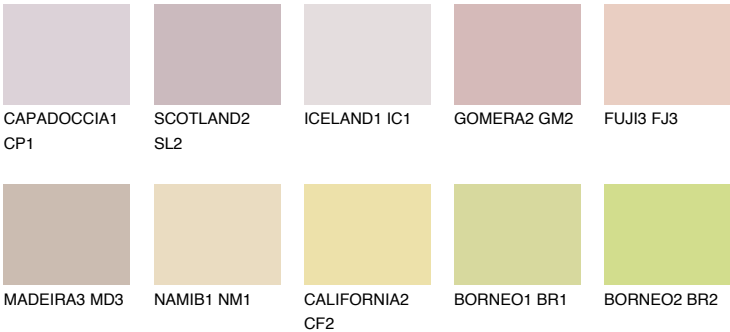

FUJI5 FJ5

61% TSR 65%

Matching colours

COLOURS

INTENSE

For more information on plasters and paints, go to www.ceresit.en

*The presented colours refer to plasters and paints offered by Ceresit. Due to the use of digital techniques, the presented colours might not represent the original ones, thus they cannot be considered as a reliable colour presentation. We recommend checking the authentic colour samples.