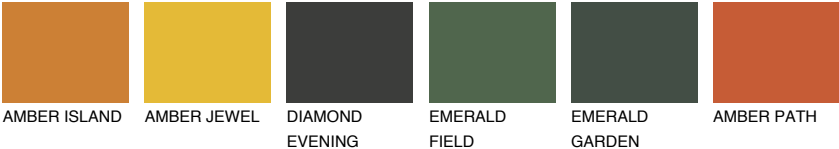

FUJI5 FJ5

61% TSR 65%

Matching colours

COLOURS

INTENSE

For more information on plasters and paints, go to www.ceresit.en

*The presented colours refer to plasters and paints offered by Ceresit. Due to the use of digital techniques, the presented colours might not represent the original ones, thus they cannot be considered as a reliable colour presentation. We recommend checking the authentic colour samples.