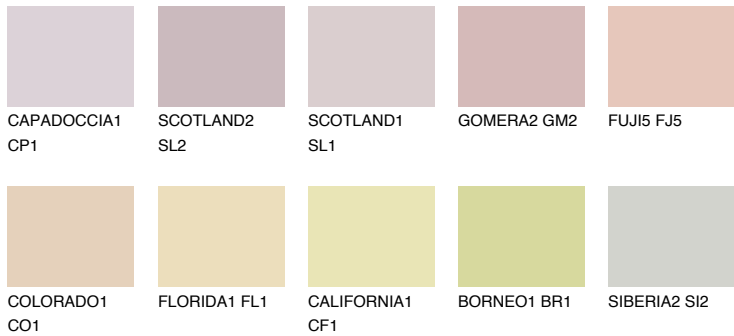

COLOUR DETAILS

FUJI4 FJ4

66% **TSR** 68%

Matching colours

COLOURS

INTENSE

For more information on plasters and paints, go to www.ceresit.en

*The presented colours refer to plasters and paints offered by Ceresit. Due to the use of digital techniques, the presented colours might not represent the original ones, thus they cannot be considered as a reliable colour presentation. We recommend checking the authentic colour samples.