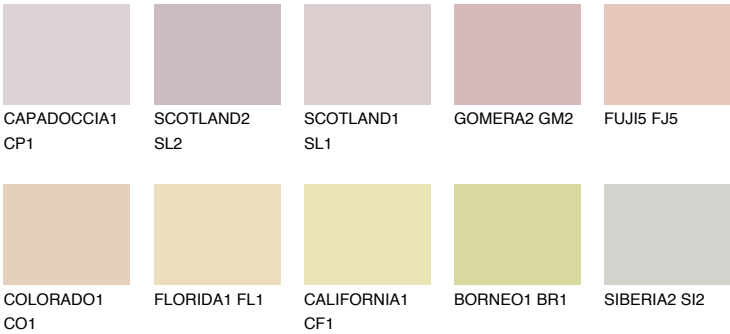

FUJI4 FJ4

66% **TSR** 68%

Matching colours

COLOURS

INTENSE

For more information on plasters and paints, go to www.ceresit.en

*The presented colours refer to plasters and paints offered by Ceresit. Due to the use of digital techniques, the presented colours might not represent the original ones, thus they cannot be considered as a reliable colour presentation. We recommend checking the authentic colour samples.