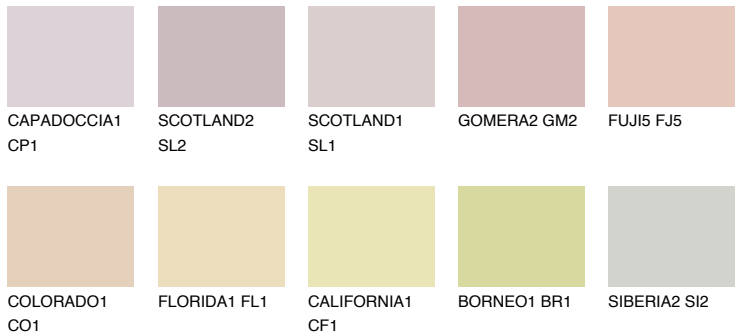

COLOUR DETAILS

FUJI4 FJ4

66% TSR 68%

Matching colours

COLOURS

INTENSE

For more information on plasters and paints, go to www.ceresit.en

*The presented colours refer to plasters and paints offered by Ceresit. Due to the use of digital techniques, the presented colours might not represent the original ones, thus they cannot be considered as a reliable colour presentation. We recommend checking the authentic colour samples.