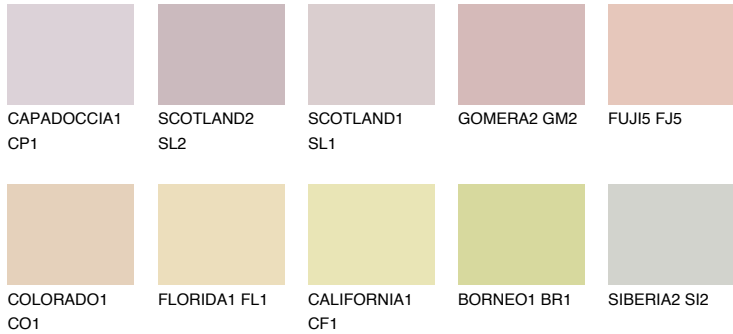

COLOUR DETAILS

FUJI4 FJ4

66% **TSR** 68%

Matching colours

COLOURS

INTENSE

For more information on plasters and paints, go to www.ceresit.en

*The presented colours refer to plasters and paints offered by Ceresit. Due to the use of digital techniques, the presented colours might not represent the original ones, thus they cannot be considered as a reliable colour presentation. We recommend checking the authentic colour samples.