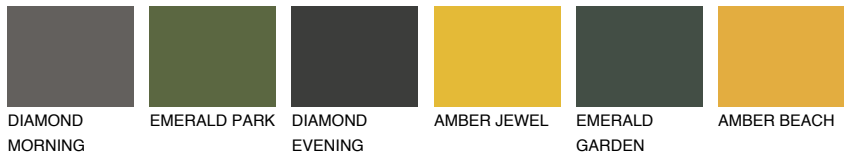

COLOUR DETAILS

FUJI4 FJ4

66% **TSR** 68%

Matching colours

COLOURS

INTENSE

For more information on plasters and paints, go to www.ceresit.en

*The presented colours refer to plasters and paints offered by Ceresit. Due to the use of digital techniques, the presented colours might not represent the original ones, thus they cannot be considered as a reliable colour presentation. We recommend checking the authentic colour samples.