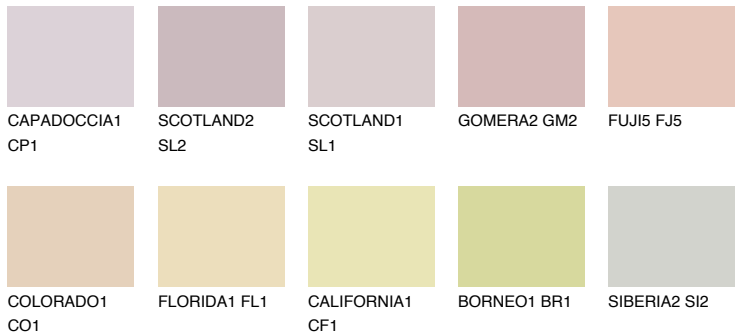

COLOUR DETAILS

FUJI4 FJ4

66% **TSR** 68%

Matching colours

COLOURS

INTENSE

For more information on plasters and paints, go to www.ceresit.en

*The presented colours refer to plasters and paints offered by Ceresit. Due to the use of digital techniques, the presented colours might not represent the original ones, thus they cannot be considered as a reliable colour presentation. We recommend checking the authentic colour samples.