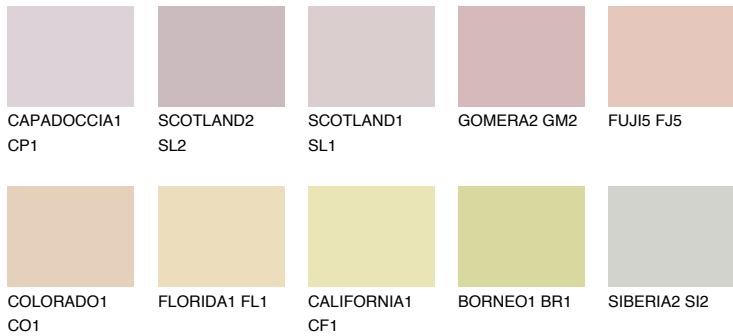

COLOUR DETAILS

FUJI4 FJ4

66% TSR 68%

Matching colours

COLOURS

INTENSE

For more information on plasters and paints, go to www.ceresit.en

*The presented colours refer to plasters and paints offered by Ceresit. Due to the use of digital techniques, the presented colours might not represent the original ones, thus they cannot be considered as a reliable colour presentation. We recommend checking the authentic colour samples.